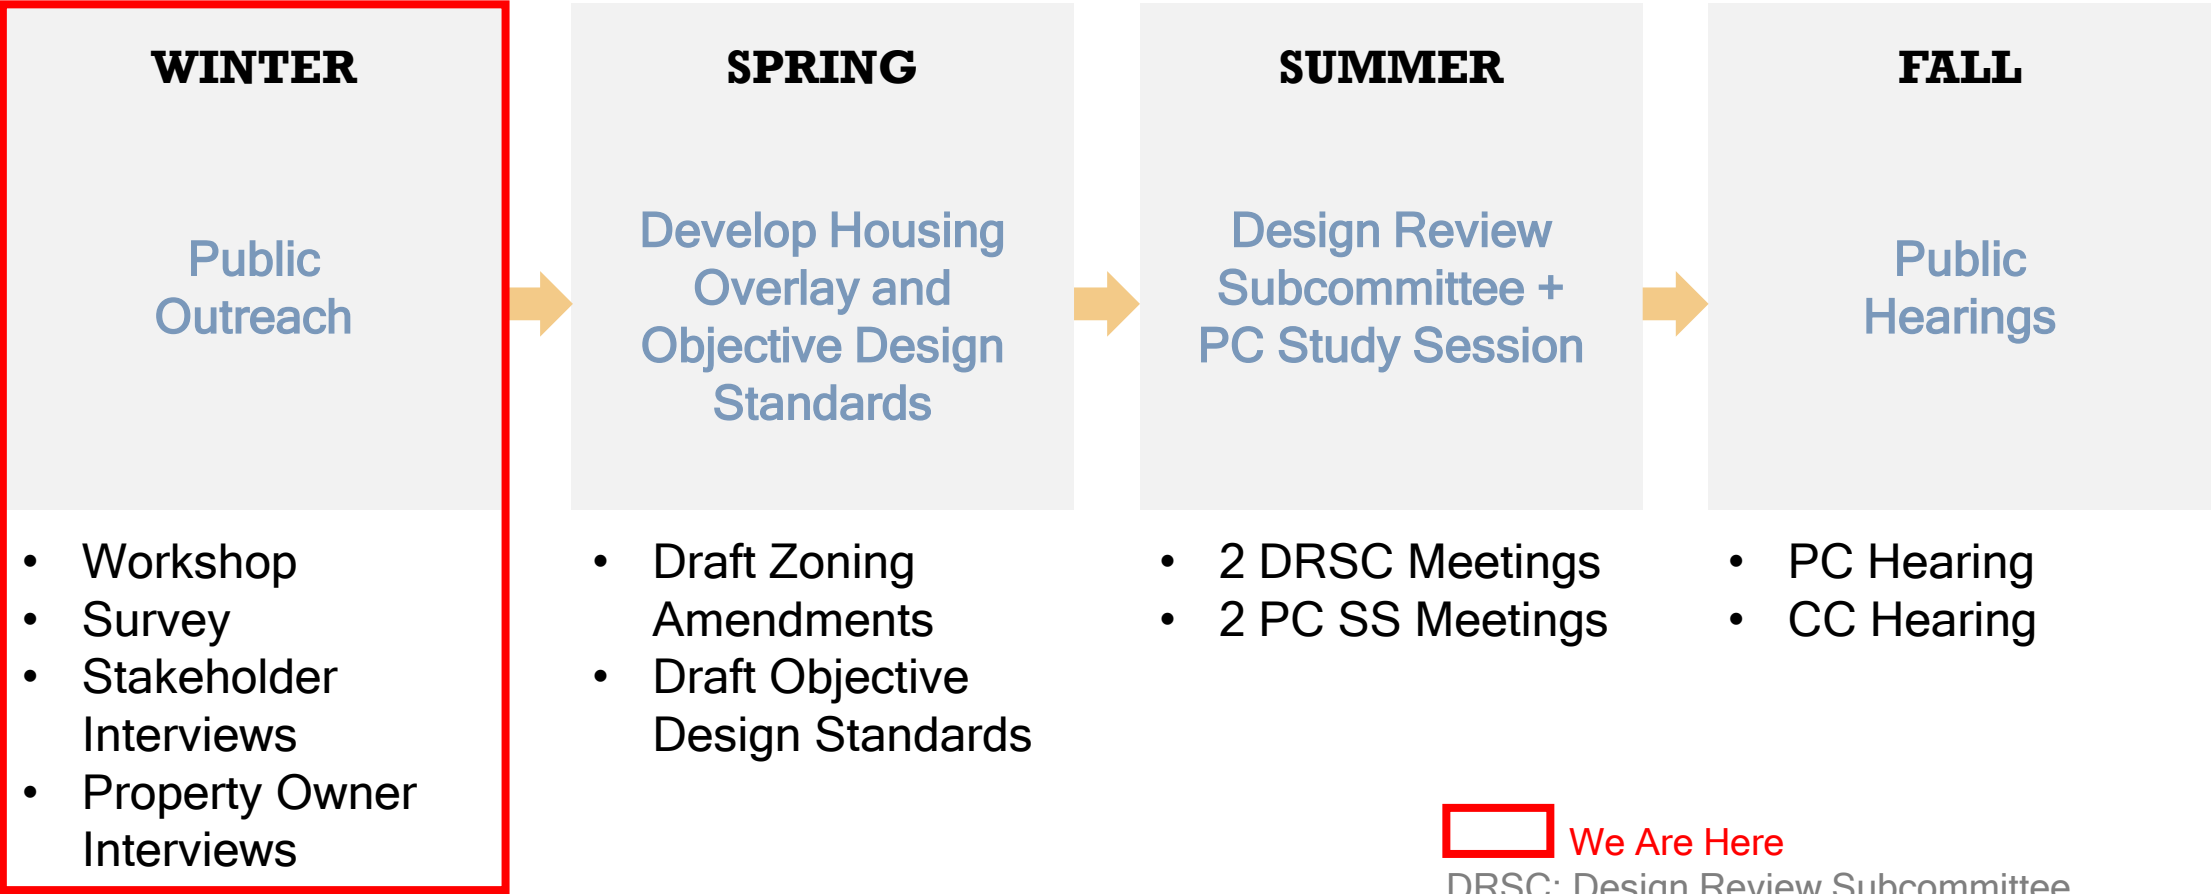

Housing Element Rezoning Program

Timeline 2023

 We Are Here

DRSC: Design Review Subcommittee
PC SS: Planning Commission Study Session
PC/CC: Planning Commission/City Council