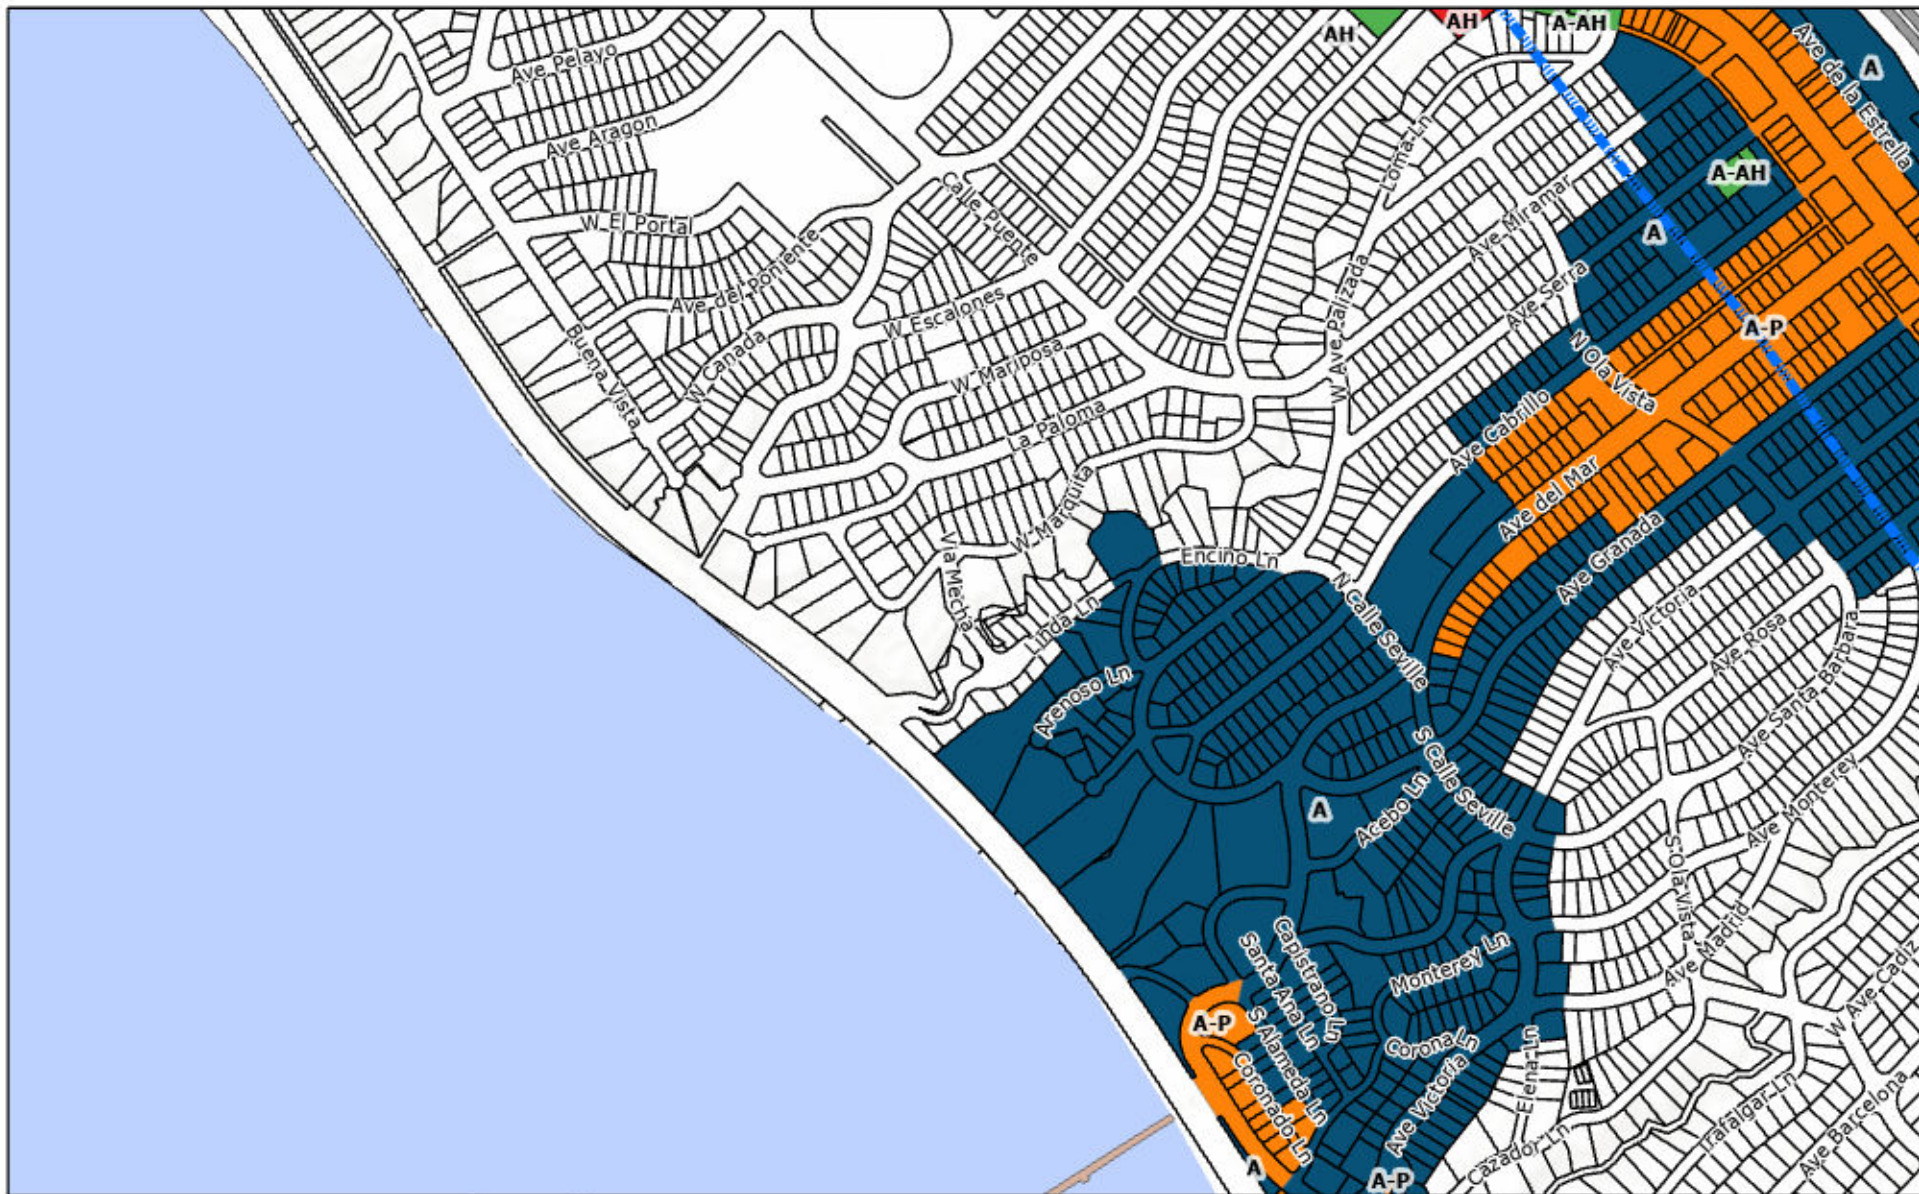

General Plan Overlay Zones

0 260 520 Feet

Legend

- Coastal Zone boundary
- Affordable Housing (AH)
- Architectural (A)
- Architectural, Affordable Housing (A-AH)
- Architectural, Pedestrian (A-P)