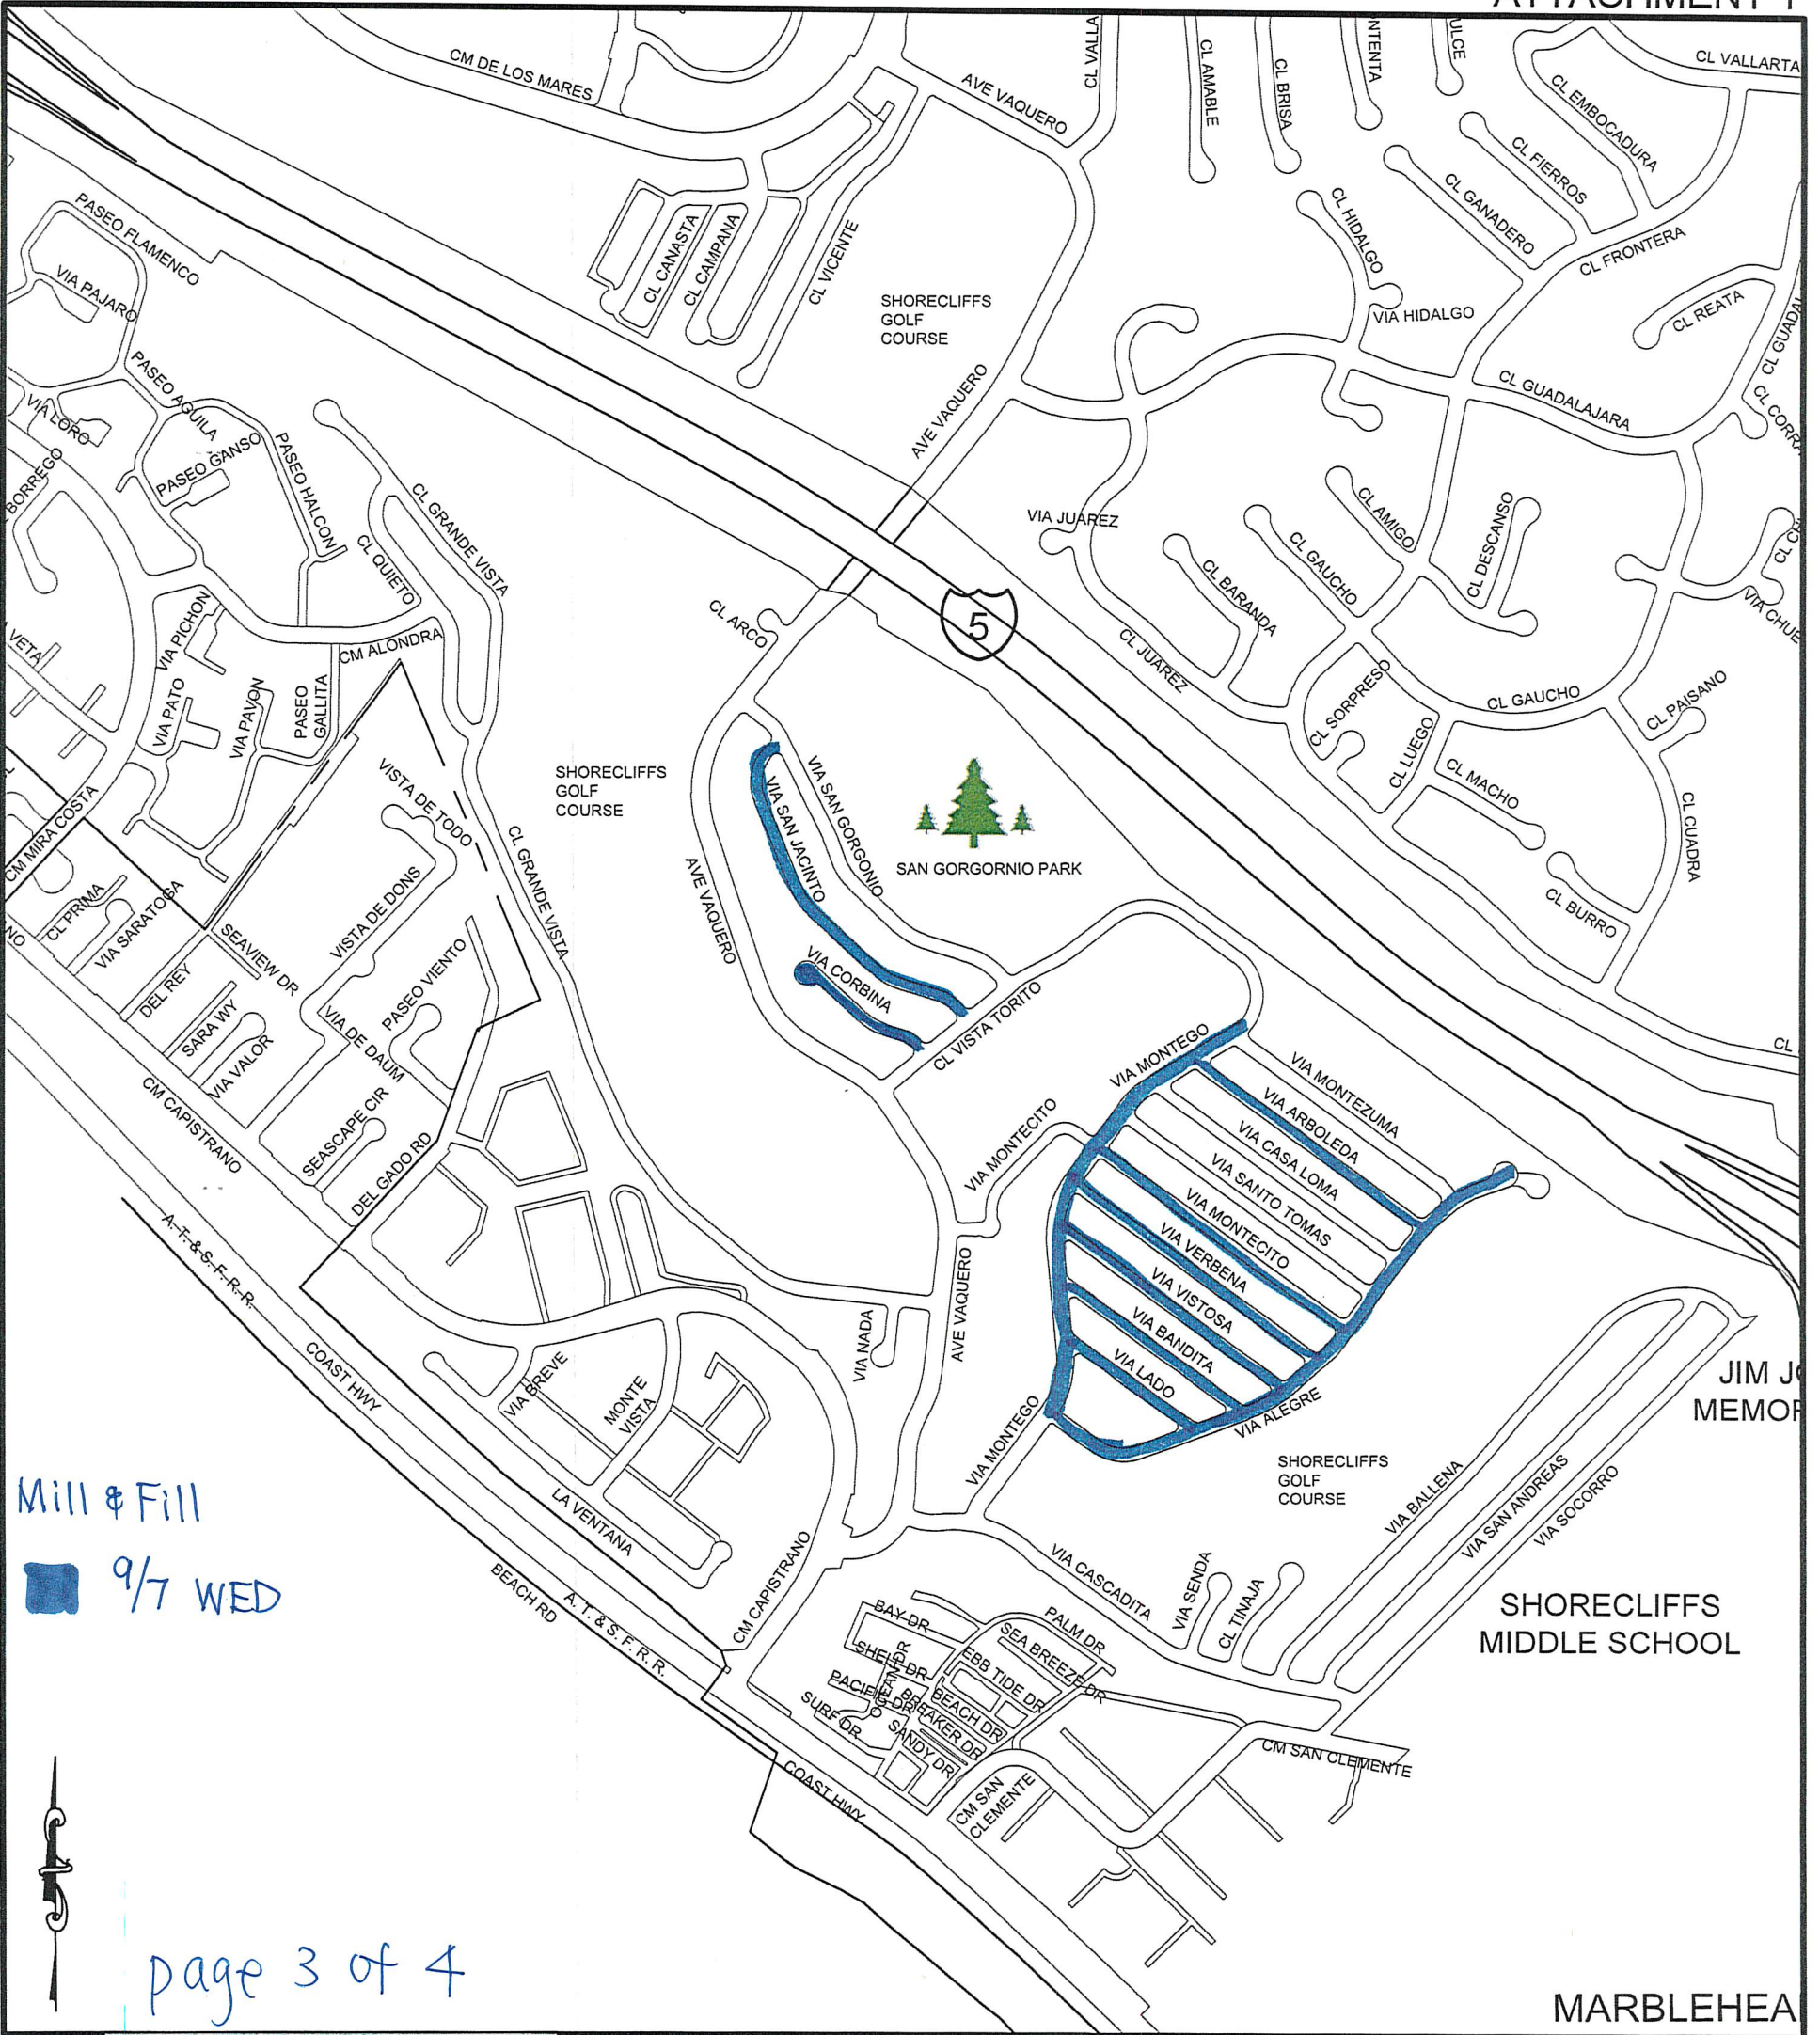

6.17.2022

i:\cd\engineering\secure\projects\pn 13327-13320 - fy 2023 sip an f fy 2023 aspm106-admin reports\lead\pn13xxx fy23 sip location map.dwg

Mill & Fill
■ 9/7 WED

page 3 of 4

CITY OF SAN CLEMENTE
910 CL Negocio, Suite 100
San CLEMENTE, CA 92673
Tel (949) 361-6100
Fax (949) 361-8316

LOCATION MAP
FY 23 STREET IMPROVEMENT PROGRAM
Project No. 13327