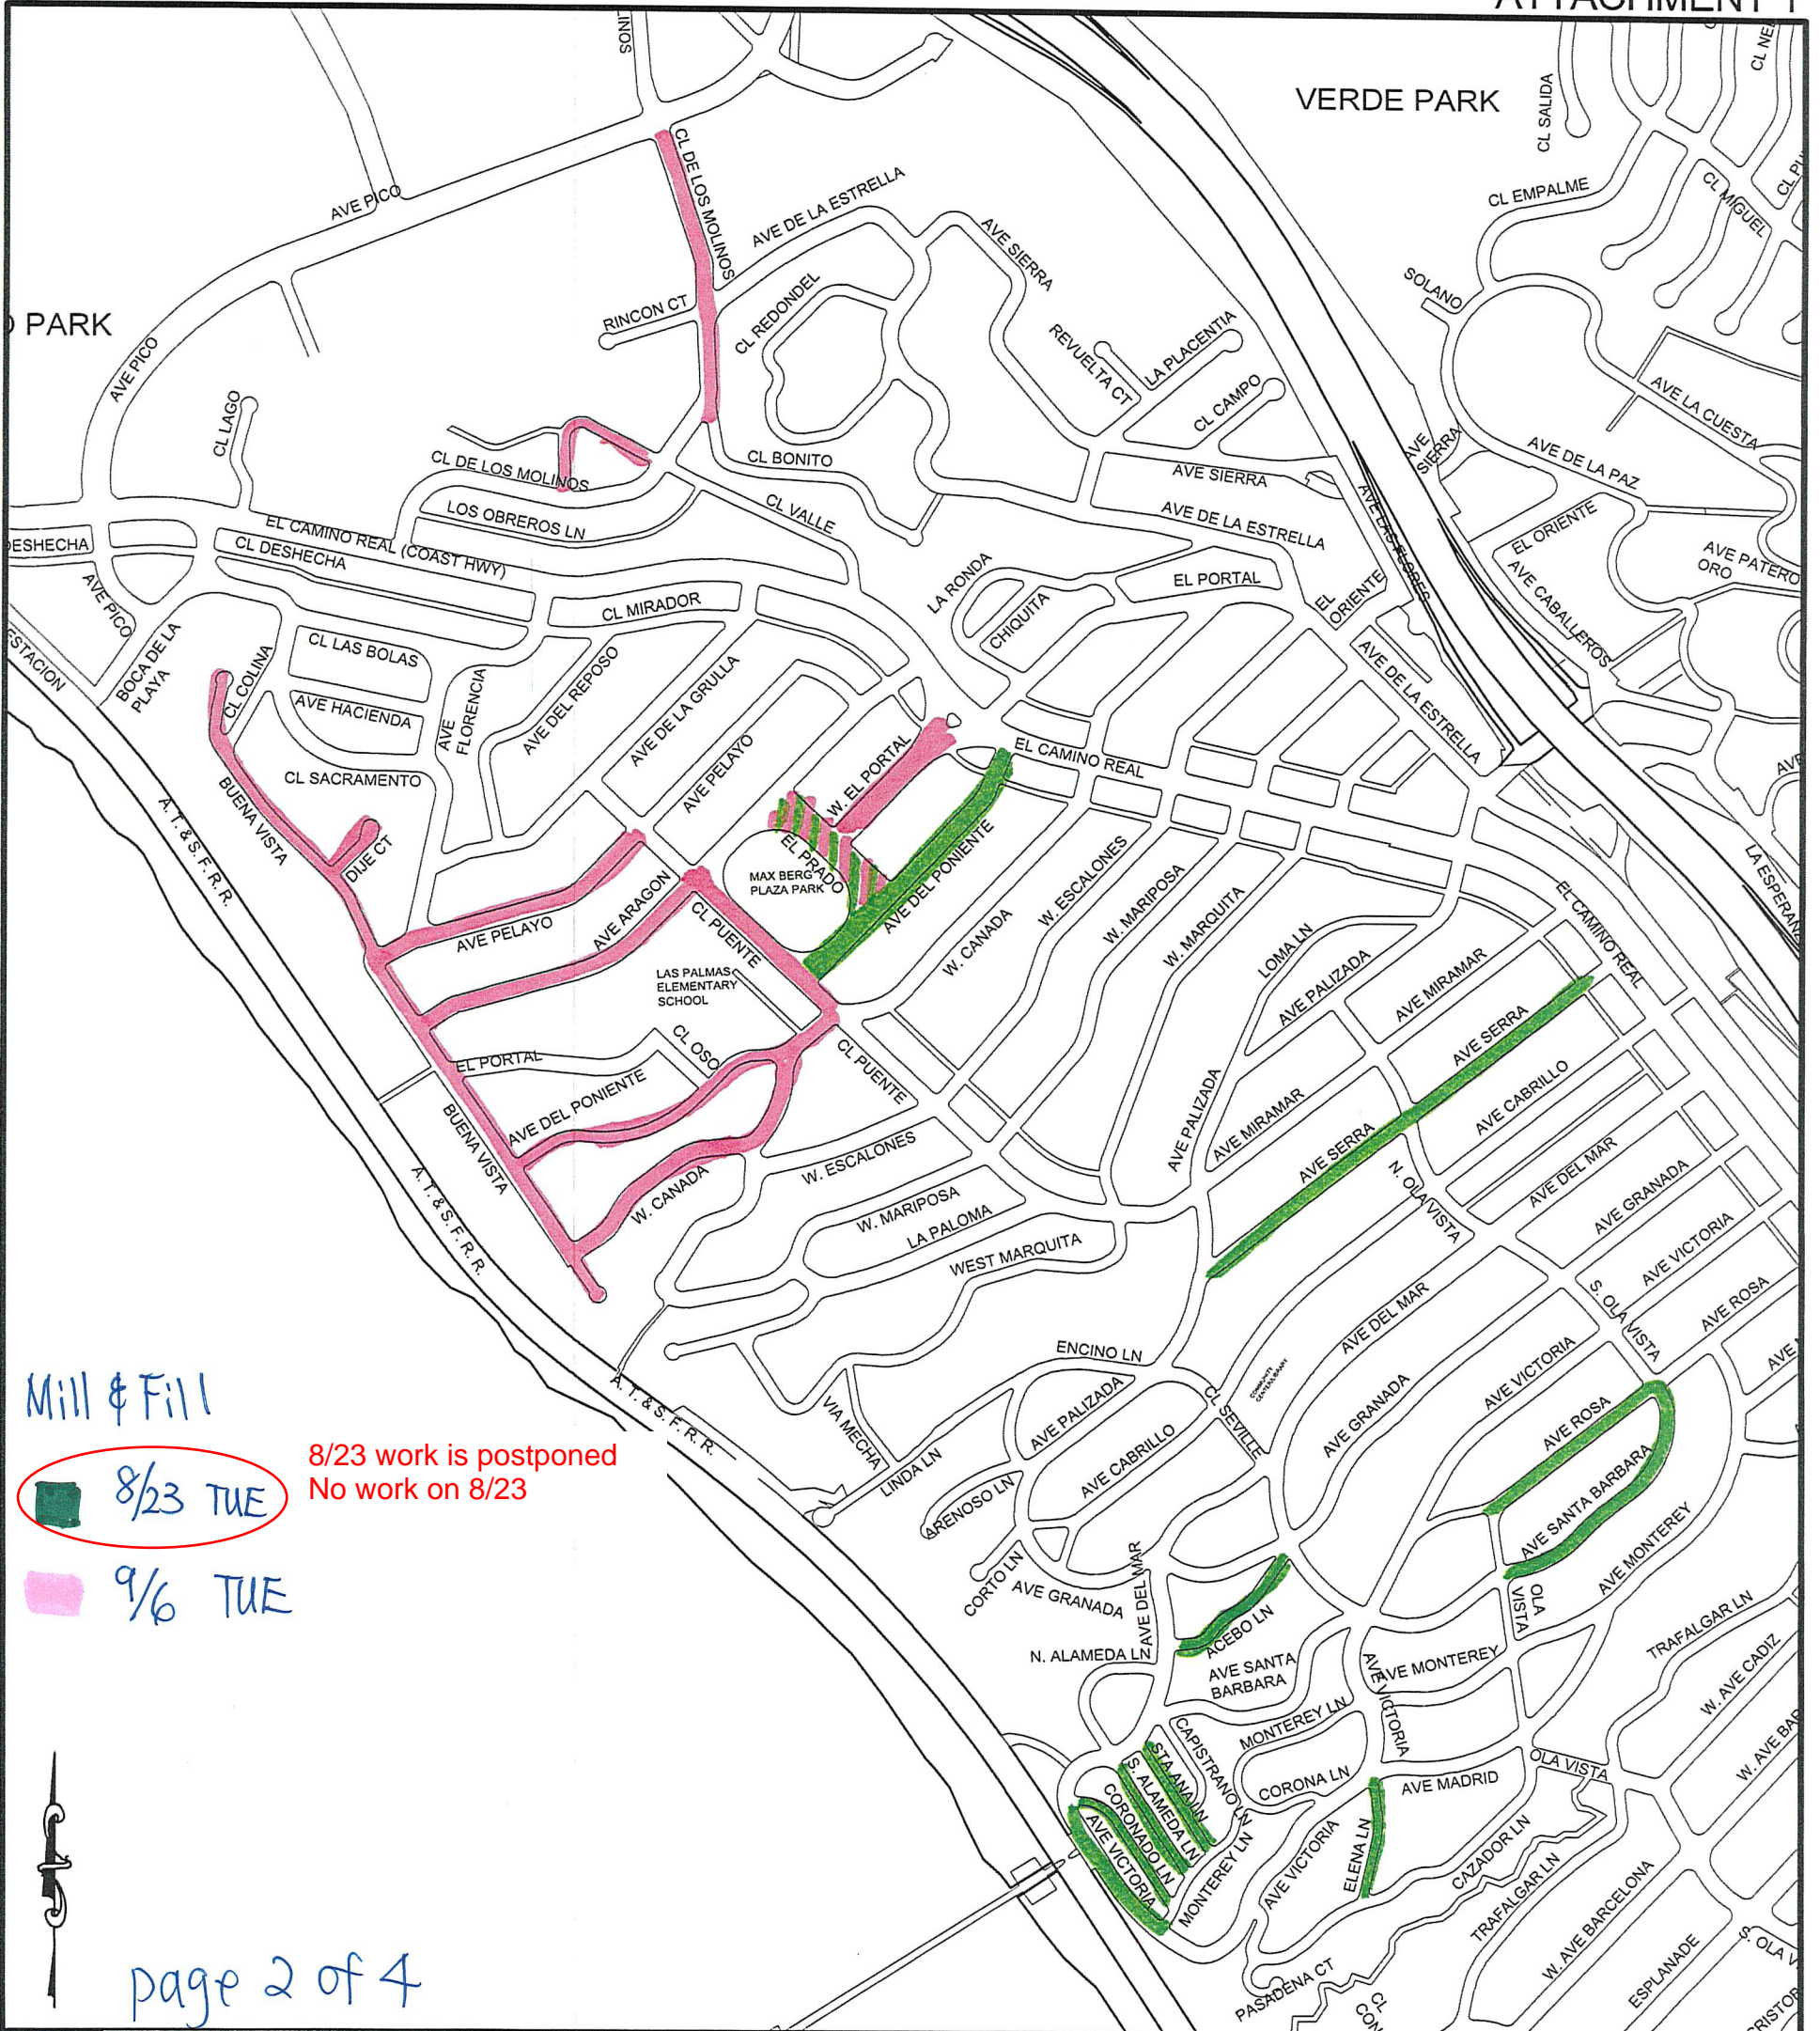

6.17.2022

i:\cd\engineering\secure\projects\pn 13327-13320 - fy 2023 sip an fy 2023 aspm106-admin reports\cad\pn13xxx fy23 sip location map.dwg

Mill & Fill

- 8/23 TUE
- 9/6 TUE

8/23 work is postponed
No work on 8/23

LOCATION MAP

FY 23 STREET IMPROVEMENT PROGRAM

Project No. 13327