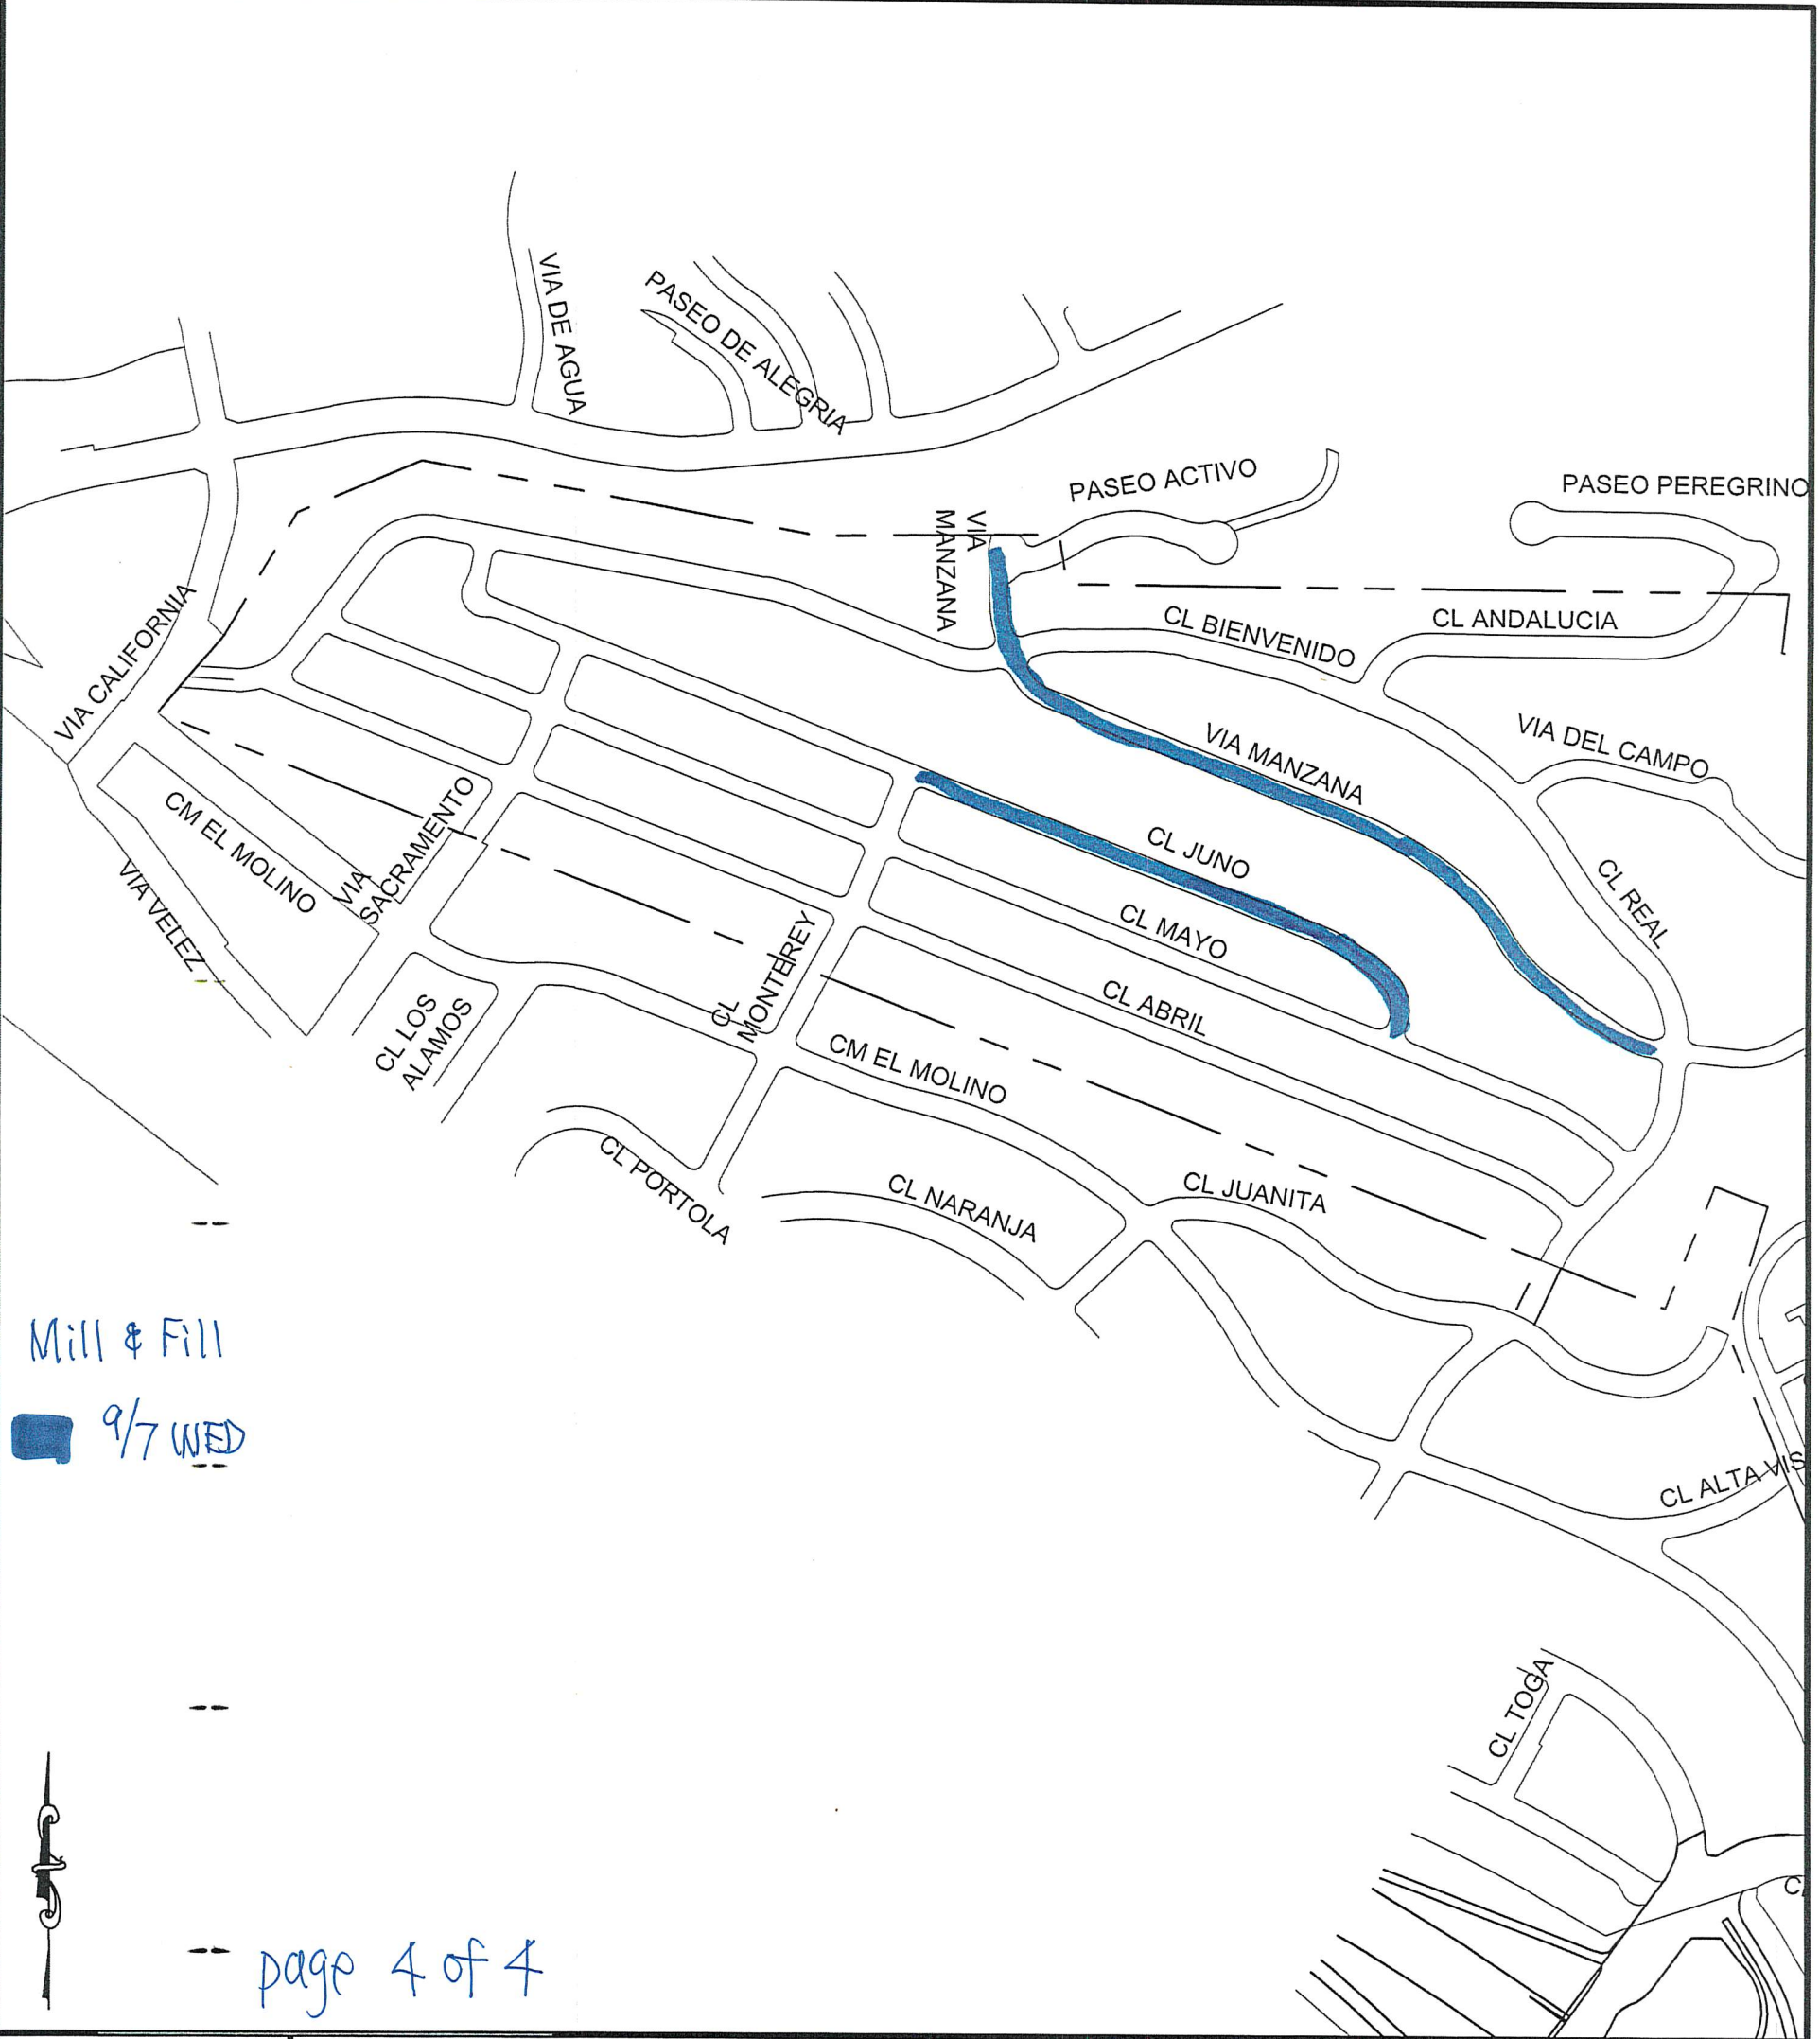

6.17.2022

i:\cd\engineering\secure\projects\pn 13327-13320 - fy 2023 sip anf fy 2023 aspm\06-admin reports\cad\pn13xxx fy23 sip location map.dwg

page 4 of 4

CITY OF SAN CLEMENTE
910 CL Negocio, Suite 100
San CLEMENTE, CA 92673
Tel (949) 361-6100
Fax (949) 361-8316

LOCATION MAP

FY 23 STREET IMPROVEMENT PROGRAM

Project No. 13327