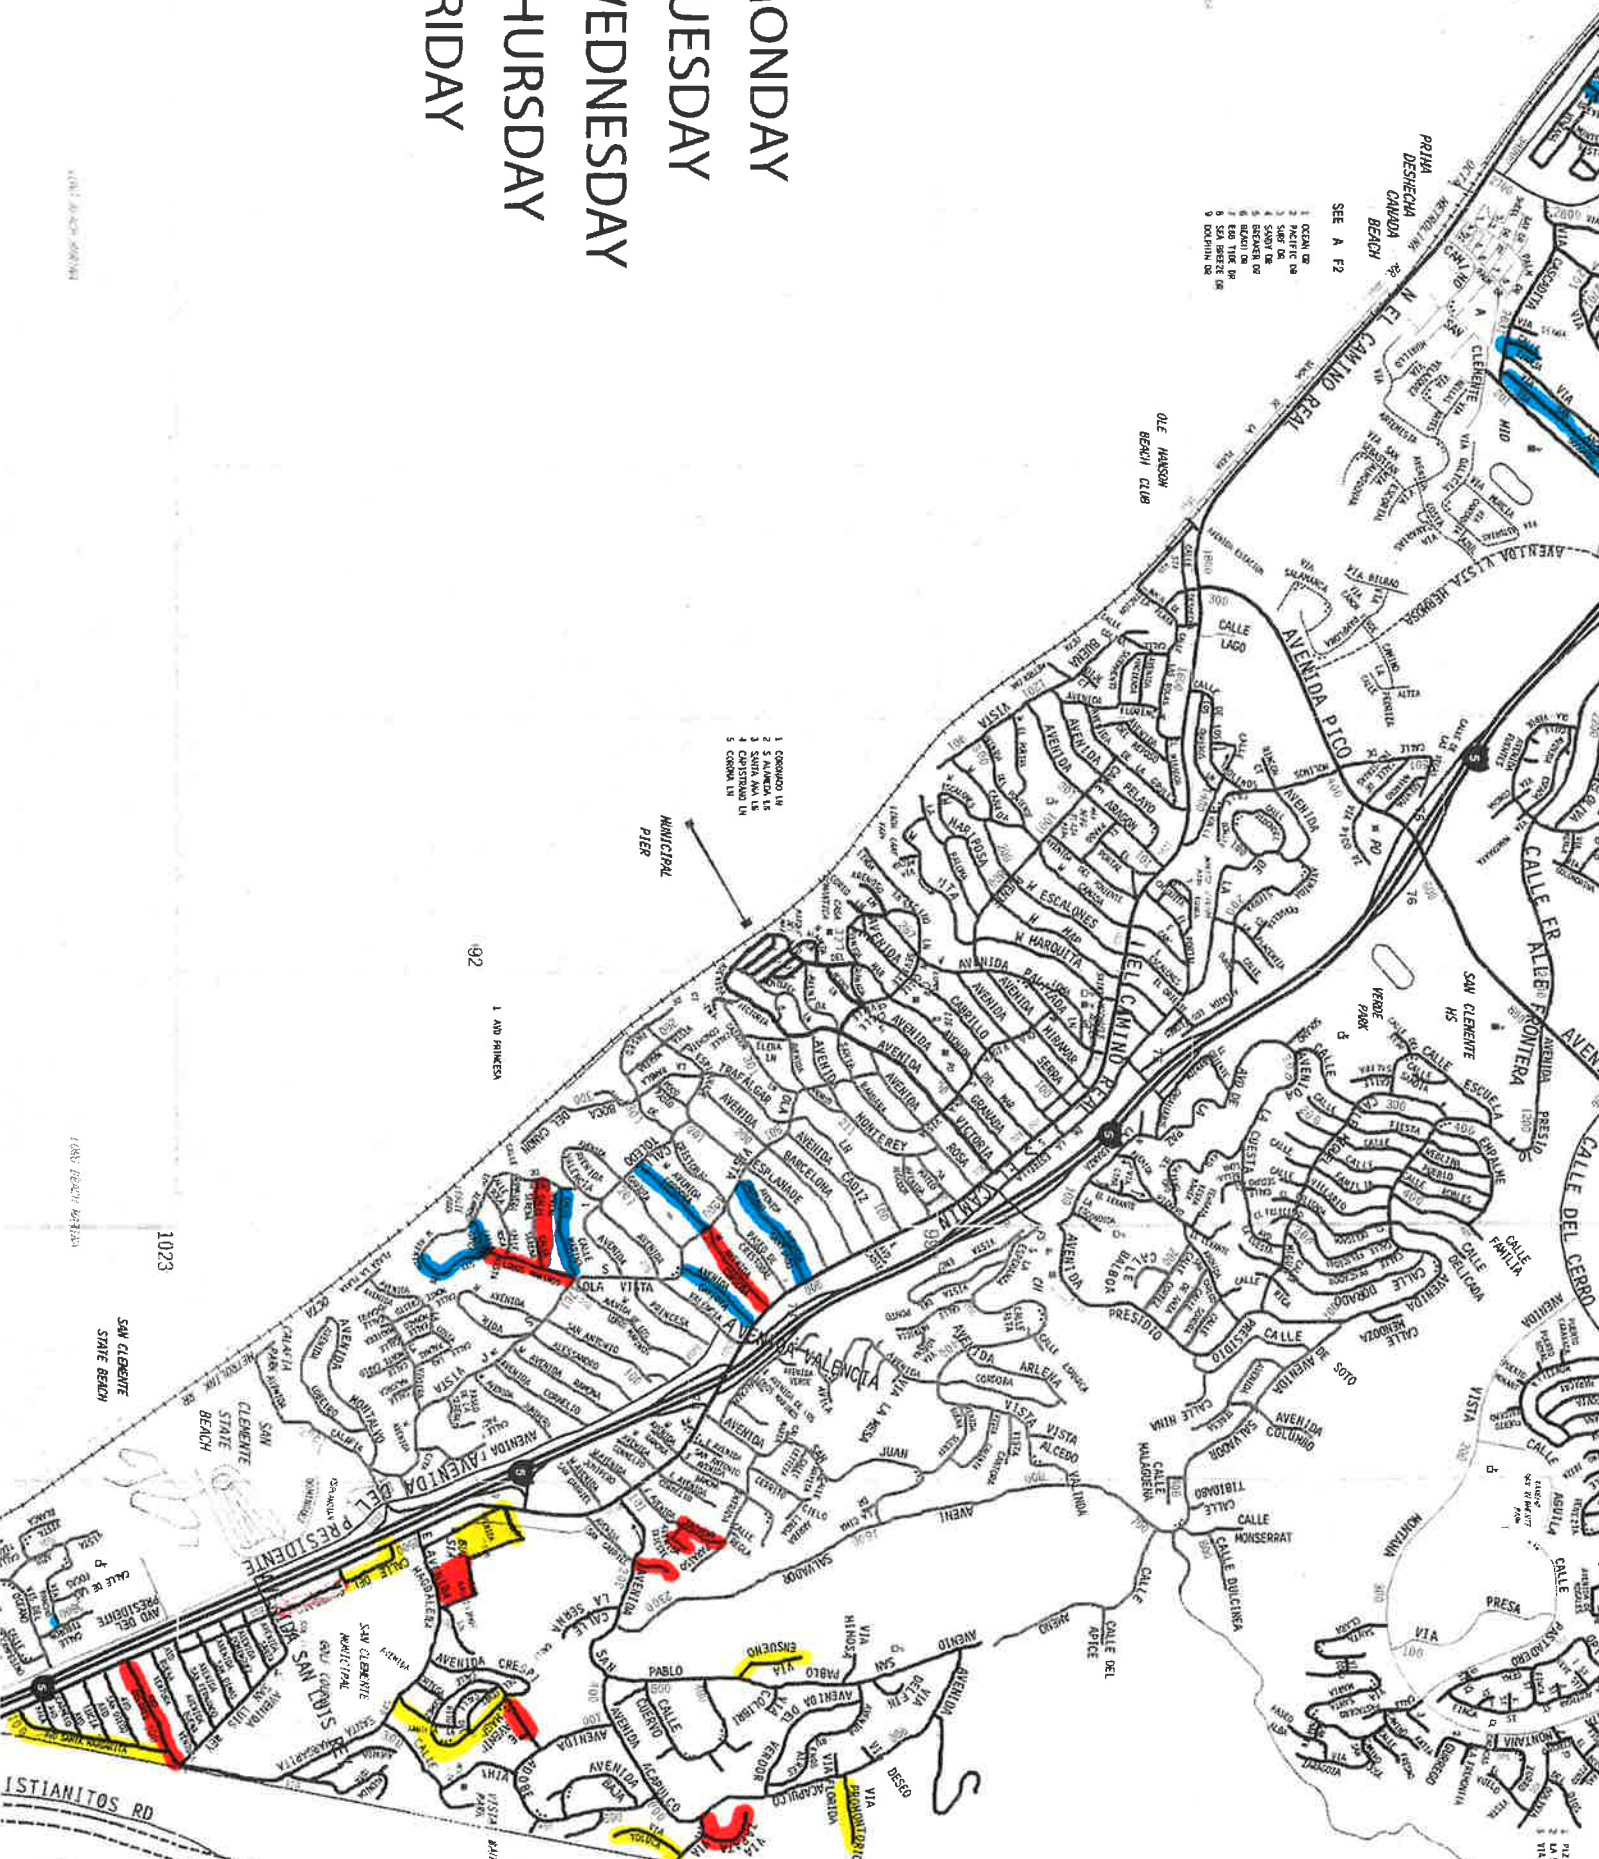

MONDAY
TUESDAY
WEDNESDAY
THURSDAY
FRIDAY

1. SEE A F2
1. OCEAN DR
  2. PACIFIC DR
  3. SANDY BE
  4. BECKER DR
  5. BEACH DR
  6. SEA WALK DR
  7. DOORWAY DR

1. COMODIA LN
2. SANTA ANA LN
3. CHRISTINA LN
4. COMIDA LN

92

1 AND PRINCES

1023

1001 AVENIDA DEL CAMINO REAL

1001 AVENIDA DEL CAMINO REAL

SAN CLEMENTE STATE BEACH

ISTIANITOS RD