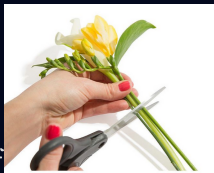

CLASSIC FLOWER BOUTONNIERE

SUPPLIES

2-3 FLOWERS, RIBBON,
SCISSORS, PIN, GREEN
FLORAL TAPE

BUNCH
FLOWERS
TOGETHER IN
ANY DESIGN YOU
WANT AND
SECURE WITH
GREEN FLORAL
TAPE

GROUP FLOWERS
TOGETHER AND
TRIM STEMS TO
2 IN LONG