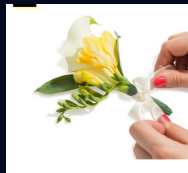

CLASSIC FLOWER BOUTONNIERE

SUPPLIES

2-3 FLOWERS, RIBBON,
SCISSORS, PIN, GREEN
FLORAL TAPE

BUNCH
FLOWERS
TOGETHER IN
ANY DESIGN YOU
WANT AND
SECURE WITH
GREEN FLORAL
TAPE

GROUP FLOWERS
TOGETHER AND
TRIM STEMS TO
2 IN LONG

TIE RIBBON IN A
BOW AROUND
STEMS

VOILA!