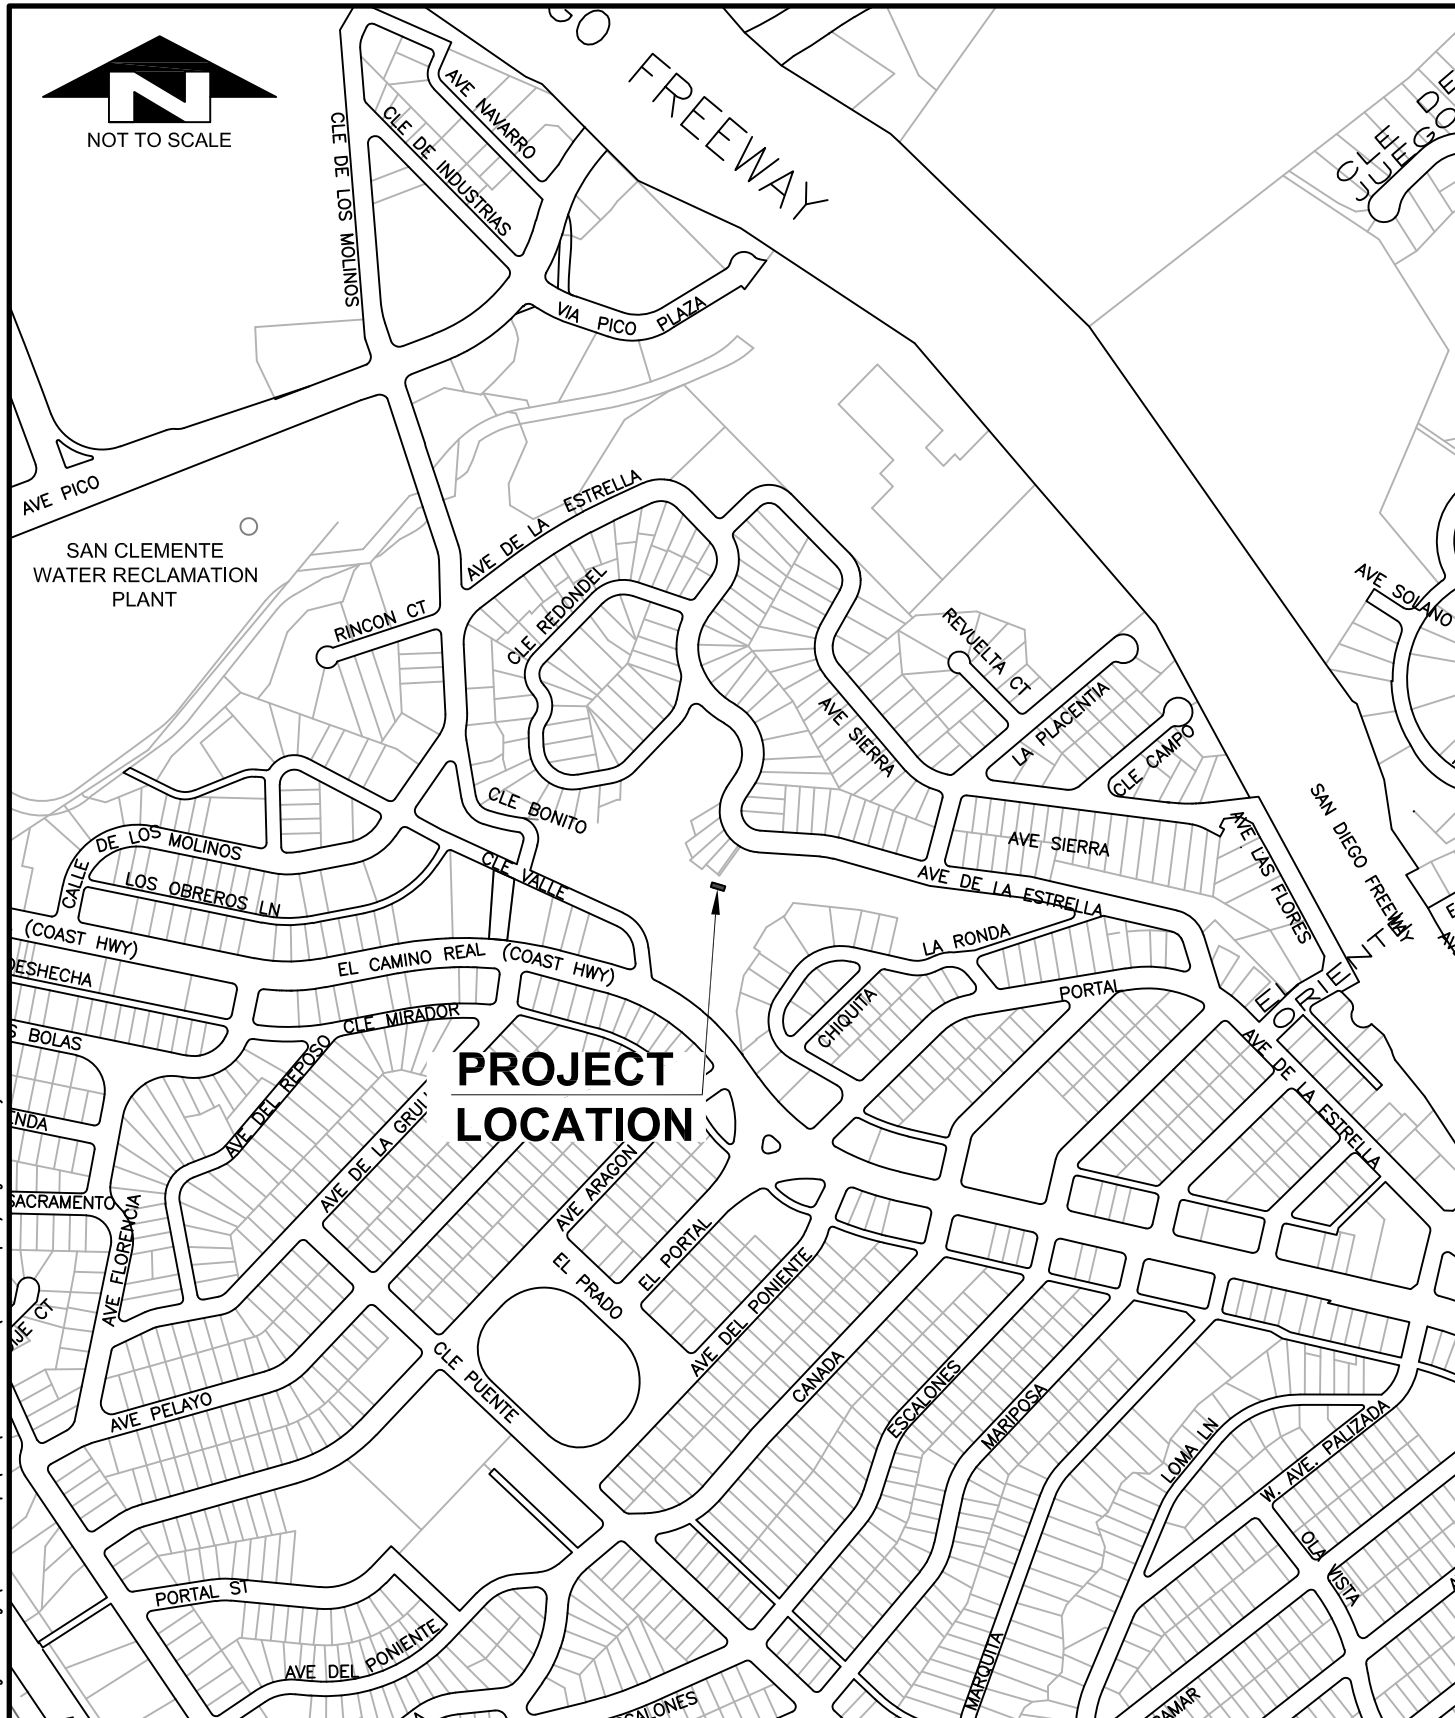

NOT TO SCALE

S:\graphics\Graphics_CD\AutoCAD Engr Drawings\Location Maps\CAD\Location Plan (Admin Report).dwg Wednesday, October 24, 2018 1:30:33 PM

City of San Clemente

910 Calle Negocio, Suite 100
San Clemente, CA 92673
Tel (949) 361-6100
Fax (949) 361-8316

LOCATION MAP

BONITO CANYON PARK RESTROOM REPLACEMENT

P.N. 17511