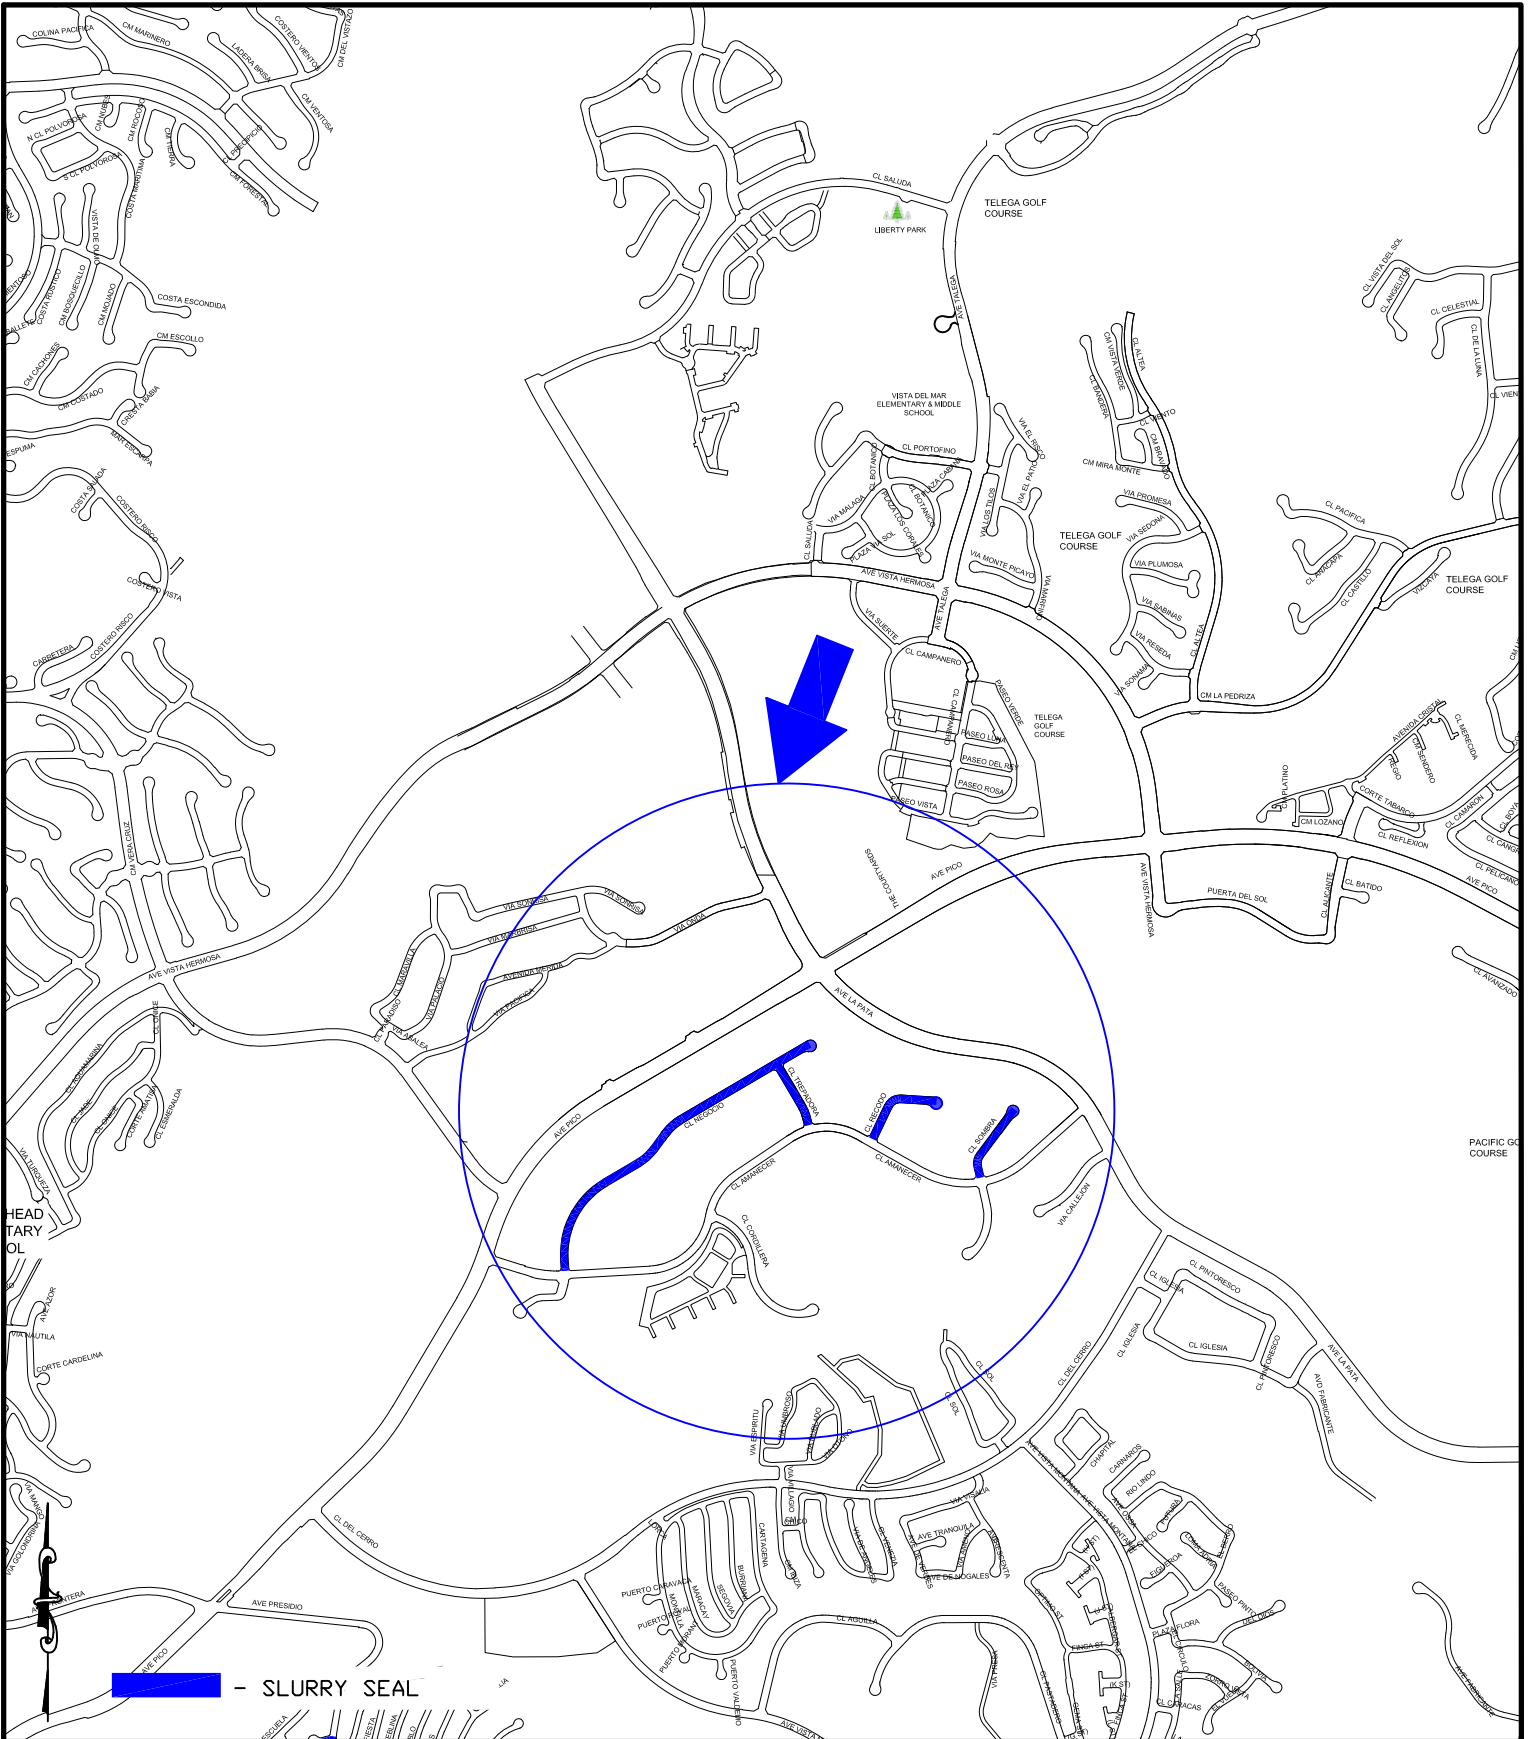

- MILL AND OVERLAY
- SLURRY SEAL

CITY OF SAN CLEMENTE
 910 CL Negocio, Suite 100
 San CLEMENTE, CA 92673
 Tel (949) 361-6100 Fax (949) 361-8316

LOCATION MAP

FY 2019 STREET IMPROVEMENT PROJECTS &
 FY 2019 SLURRY SEAL PROGRAM

CITY OF SAN CLEMENTE
 910 CL Negocio, Suite 100
 San CLEMENTE, CA 92673
 Tel (949) 361-6100
 Fax (949) 361-8316

LOCATION MAP

FY 2019 STREET IMPROVEMENT PROJECTS &
 FY 2019 SLURRY SEAL PROGRAM

- MILL AND OVERLAY
- SLURRY SEAL