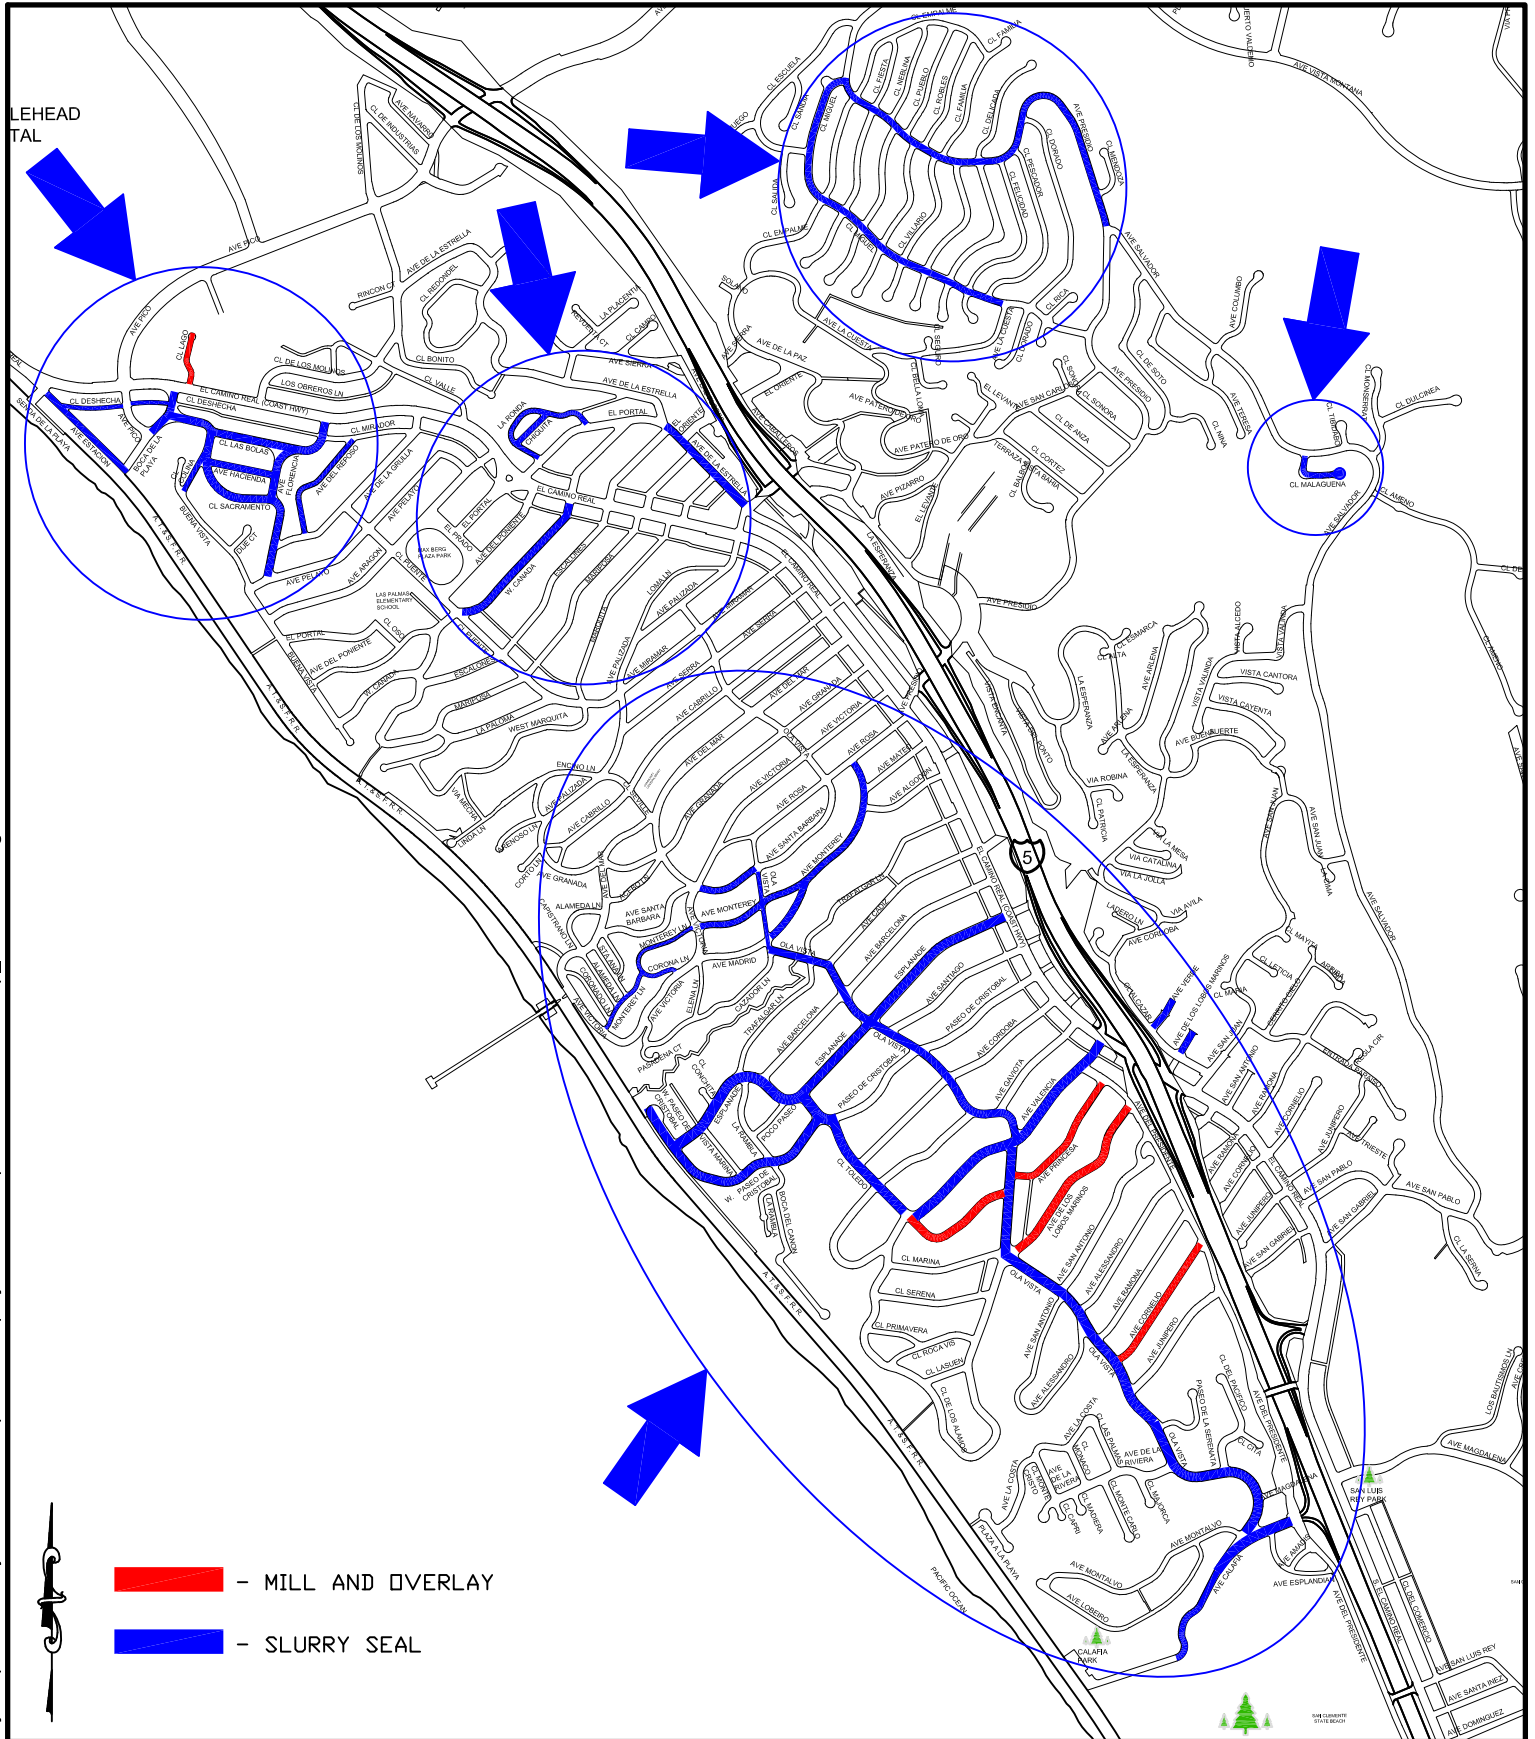

- MILL AND OVERLAY
- SLURRY SEAL

CITY OF SAN CLEMENTE
 910 CL Negocio, Suite 100
 San CLEMENTE, CA 92673
 Tel (949) 361-6100 Fax (949) 361-8316

LOCATION MAP

FY 2019 STREET IMPROVEMENT PROJECTS &
 FY 2019 SLURRY SEAL PROGRAM

CITY OF SAN CLEMENTE
 910 CL Negocio, Suite 100
 San CLEMENTE, CA 92673
 Tel (949) 361-6100
 Fax (949) 361-8316

LOCATION MAP

FY 2019 STREET IMPROVEMENT PROJECTS &
 FY 2019 SLURRY SEAL PROGRAM

- MILL AND OVERLAY
- SLURRY SEAL