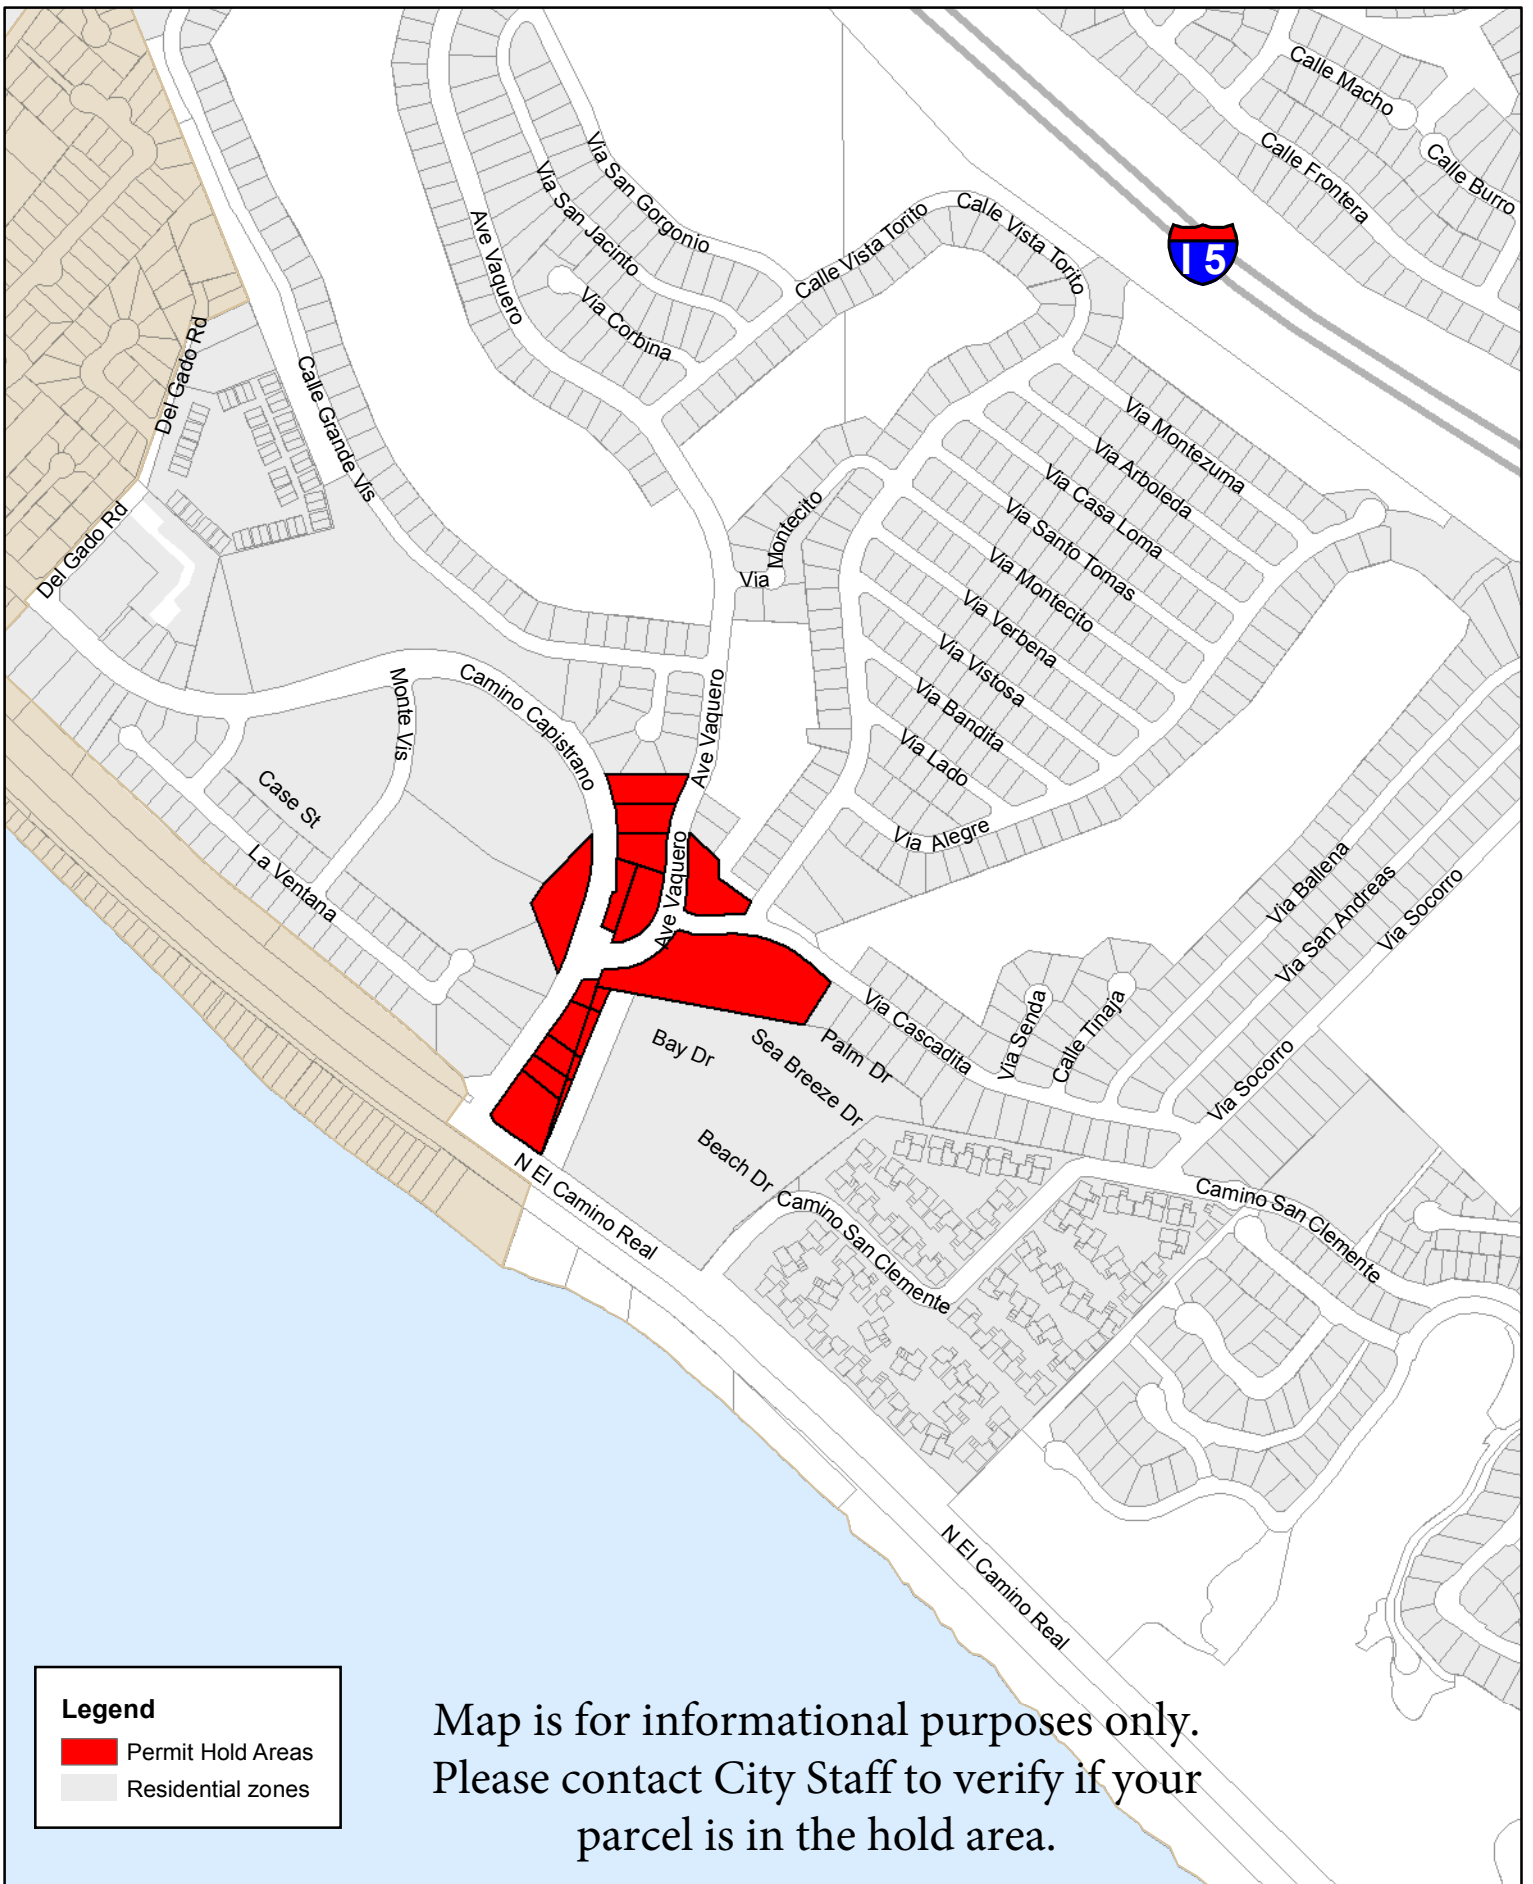

**Permit Hold Areas
Camino De Los Mares**

Legend

- Permit Hold Areas
- Residential zones

Map is for informational purposes only.
 Please contact City Staff to verify if your
 parcel is in the hold area.

**Permit Hold Areas
 Shorecliffs area**

Map is for informational purposes only. Please contact City Staff to verify if your parcel is in the hold area.

Legend

- Permit Hold Areas
- Residential zones

Permit Hold Areas
North Beach/N. El Camino Real/West Pico Corridor

Map is for informational purposes only.
 Please contact City Staff to verify if your
 parcel is in the hold area.

Legend

- Permit Hold Areas
- Residential zones

Permit Hold Areas
 S. El Camino Real