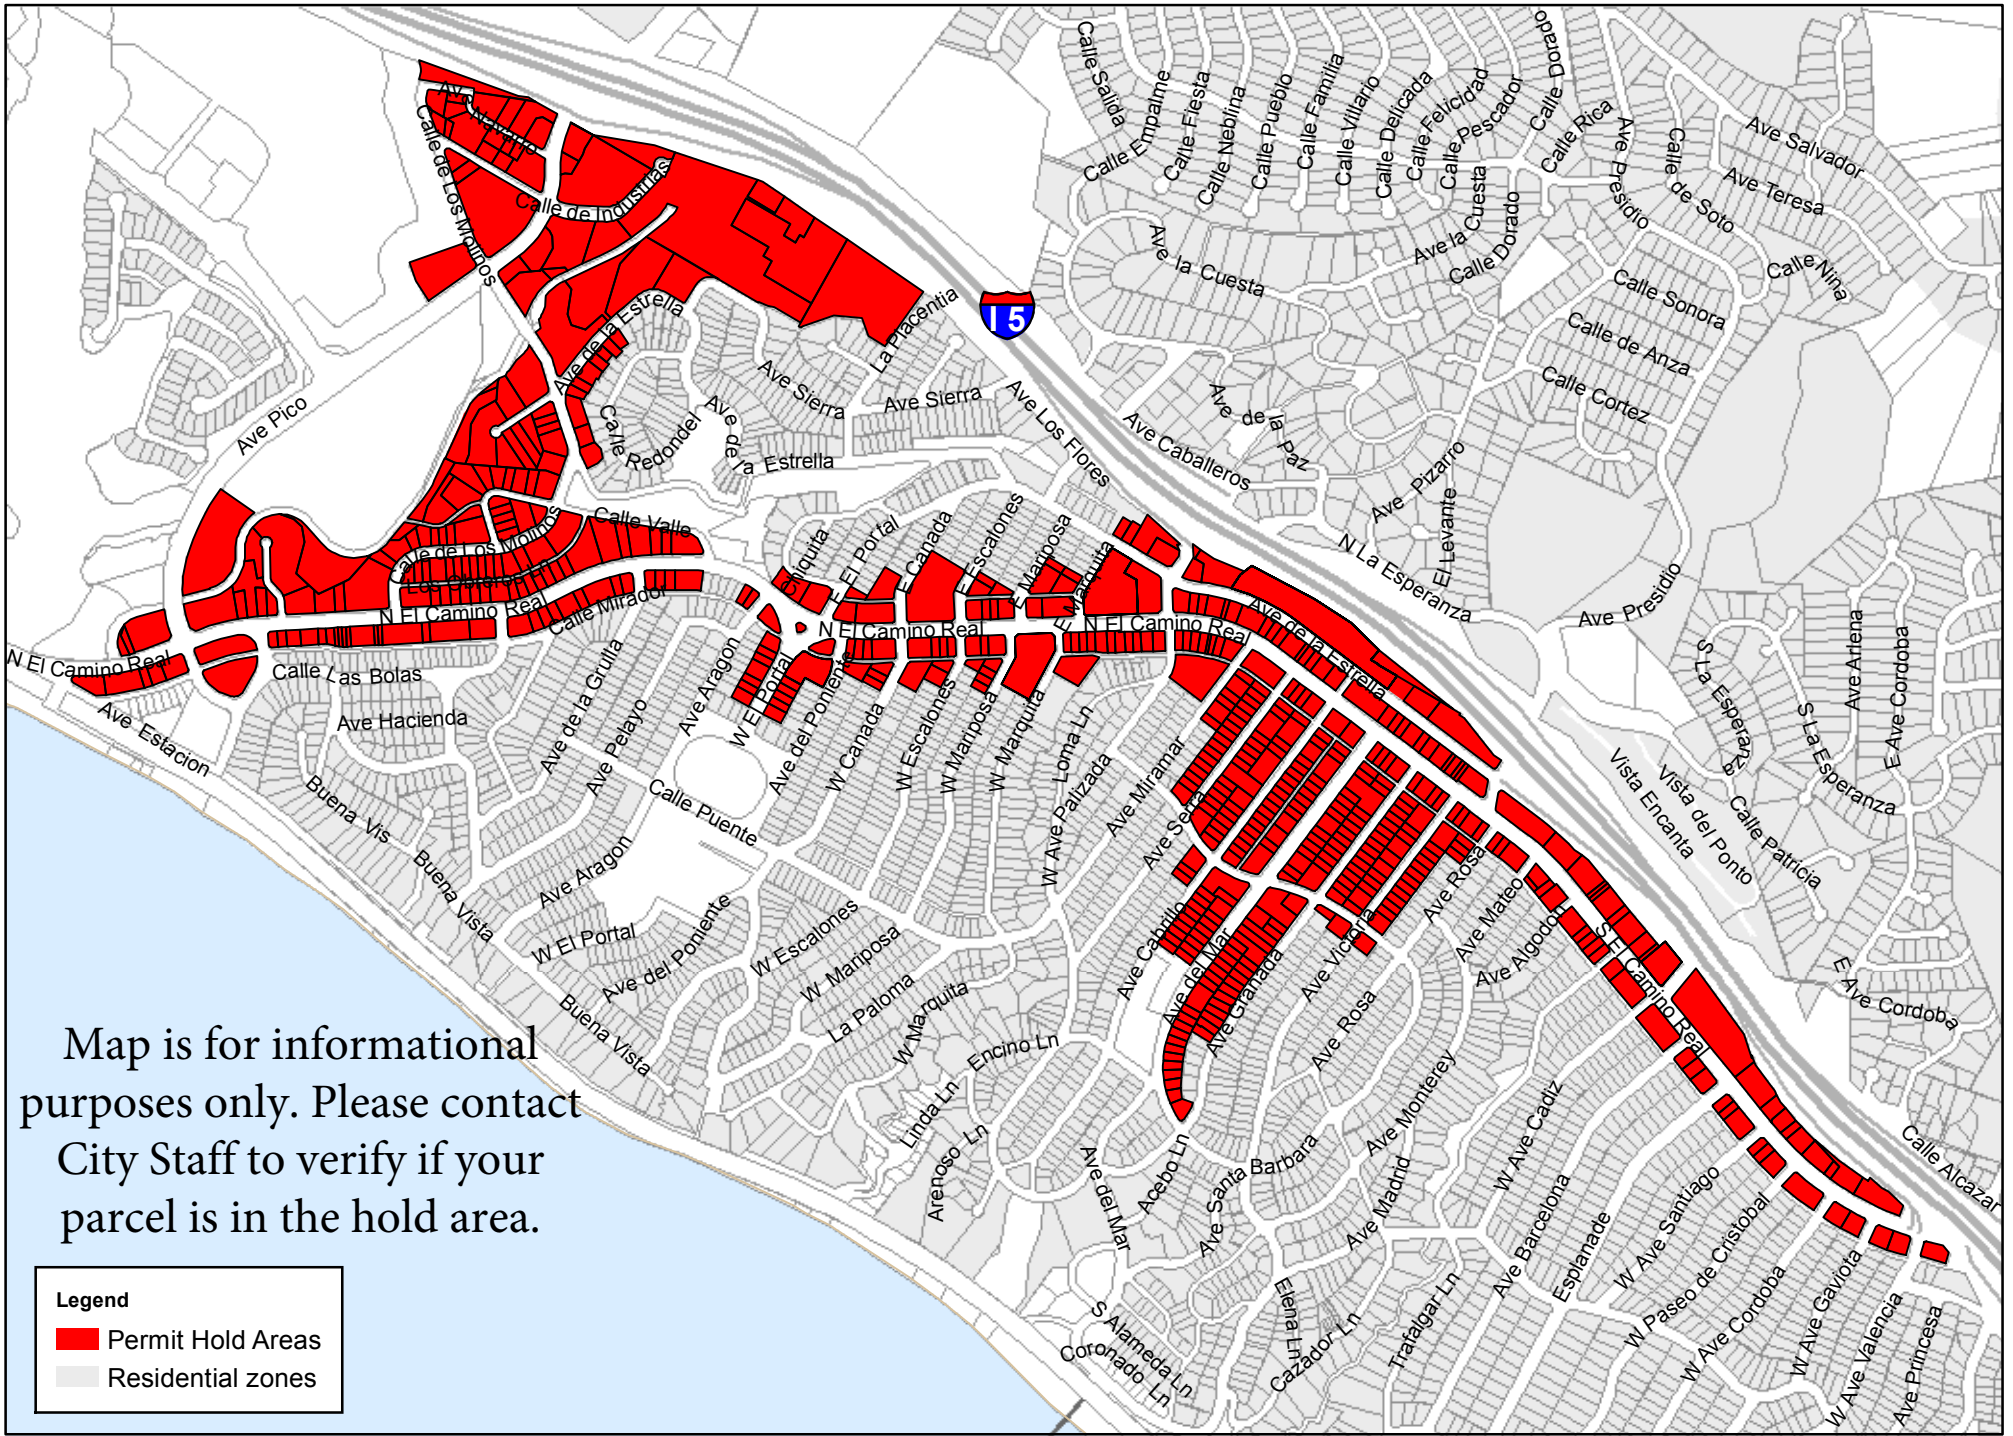

**Permit Hold Areas
Camino De Los Mares**

Legend

- Permit Hold Areas
- Residential zones

Map is for informational purposes only.
 Please contact City Staff to verify if your
 parcel is in the hold area.

**Permit Hold Areas
 Shorecliffs area**

Map is for informational purposes only. Please contact City Staff to verify if your parcel is in the hold area.

Legend

- Permit Hold Areas
- Residential zones

Permit Hold Areas
North Beach/N. El Camino Real/West Pico Corridor

Map is for informational purposes only.
 Please contact City Staff to verify if your
 parcel is in the hold area.

Legend

- Permit Hold Areas
- Residential zones

Permit Hold Areas
 S. El Camino Real