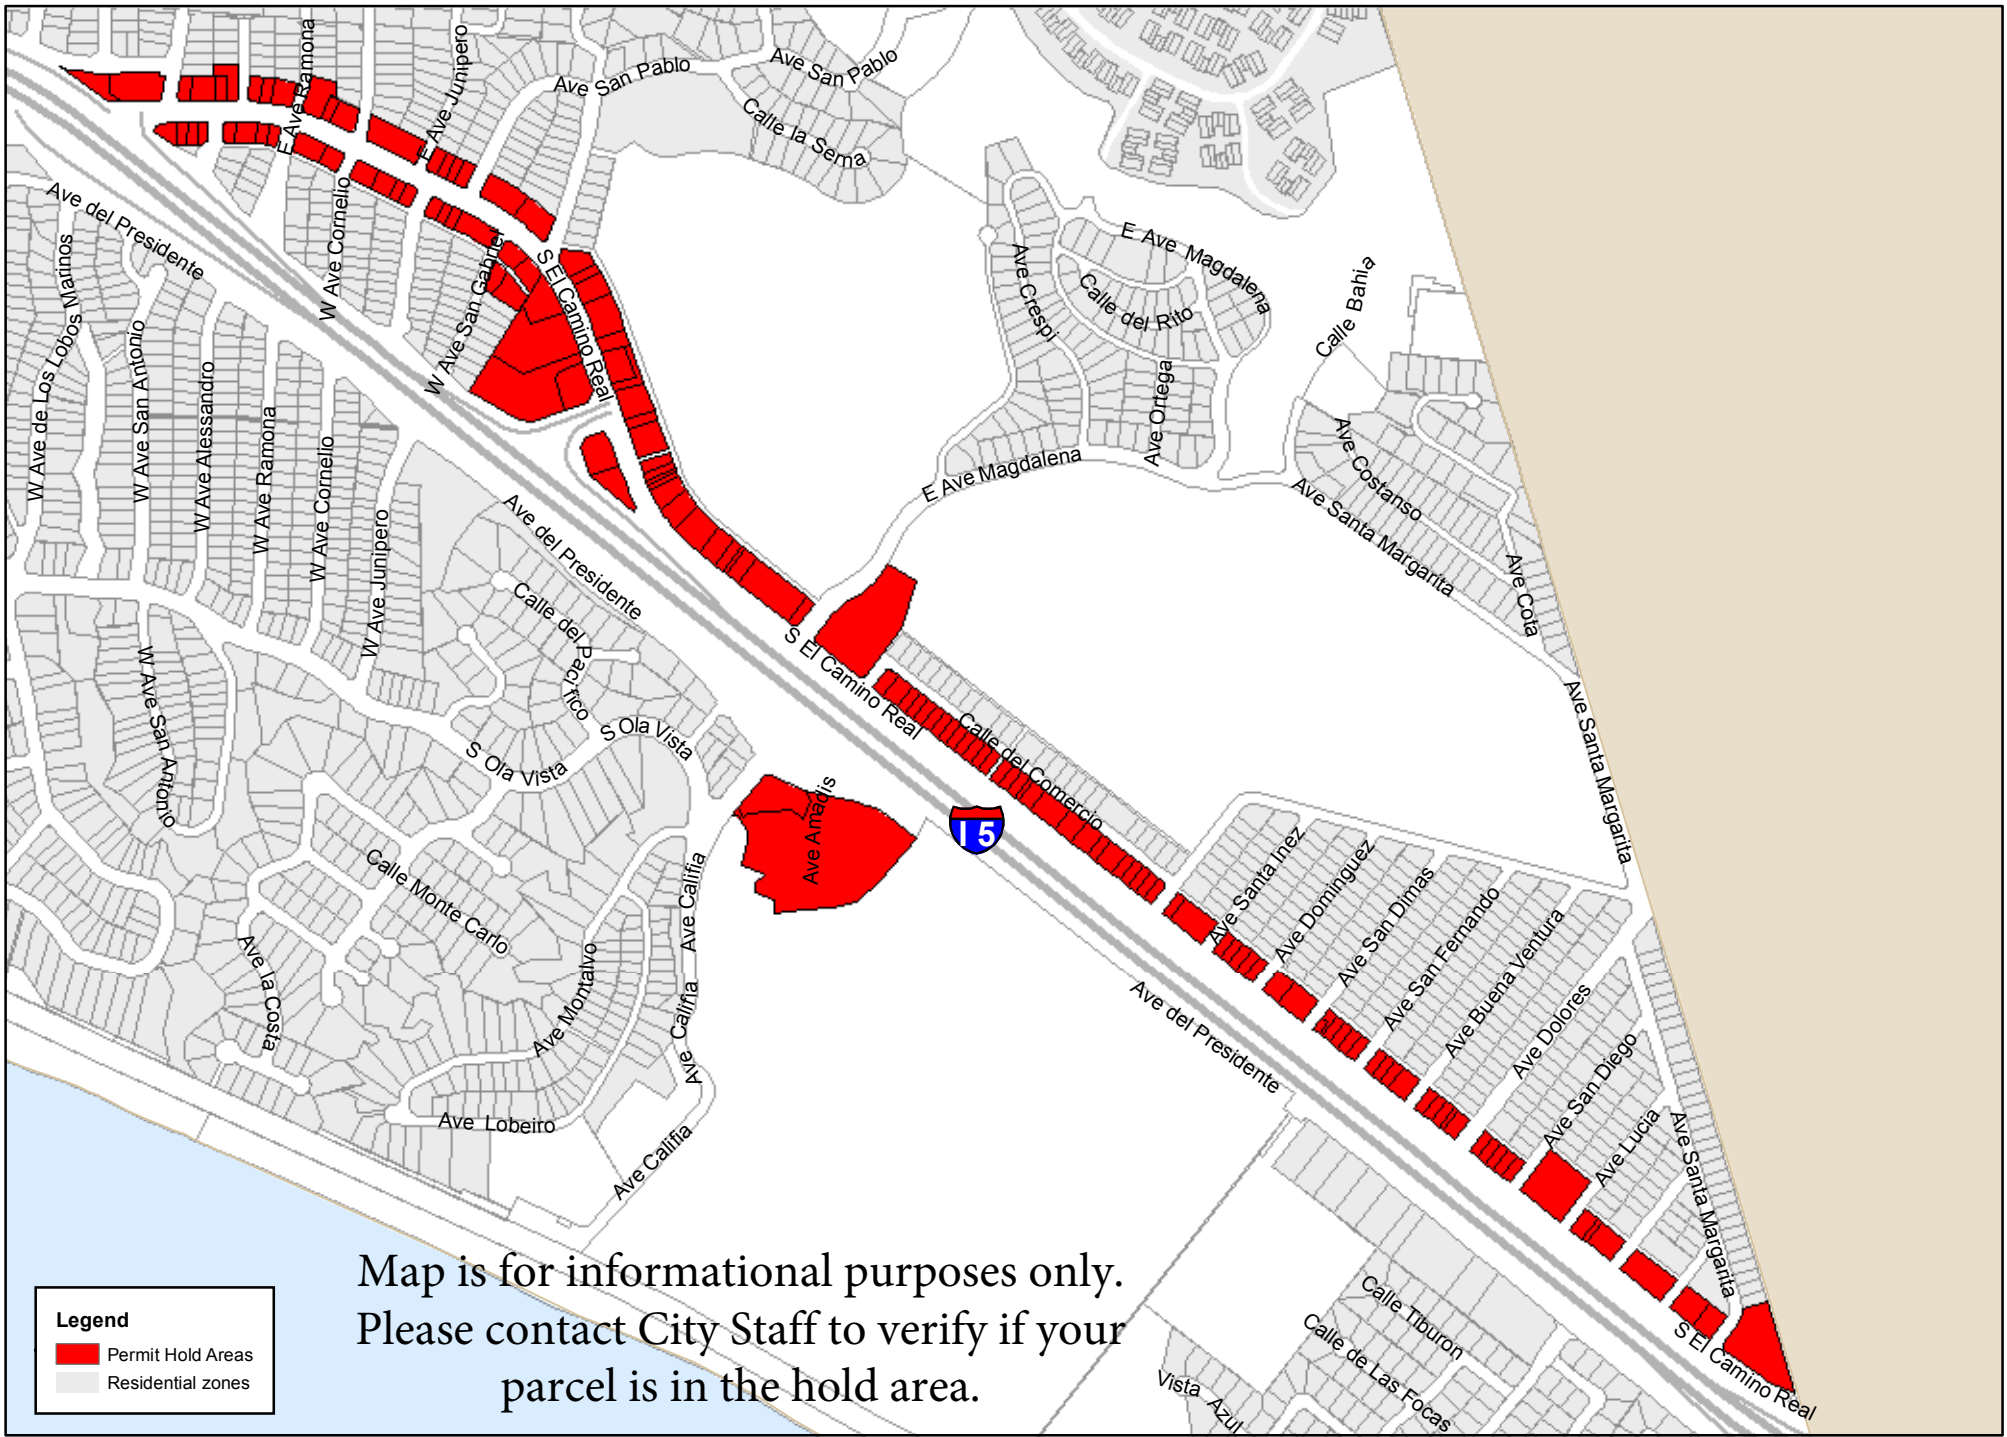

**Permit Hold Areas
Camino De Los Mares**

Legend

- Permit Hold Areas
- Residential zones

Map is for informational purposes only.
 Please contact City Staff to verify if your
 parcel is in the hold area.

**Permit Hold Areas
 Shorecliffs area**

Map is for informational purposes only. Please contact City Staff to verify if your parcel is in the hold area.

Legend

- Permit Hold Areas
- Residential zones

Permit Hold Areas
North Beach/N. El Camino Real/West Pico Corridor

Map is for informational purposes only.
 Please contact City Staff to verify if your
 parcel is in the hold area.

Legend

- Permit Hold Areas
- Residential zones

Permit Hold Areas
 S. El Camino Real