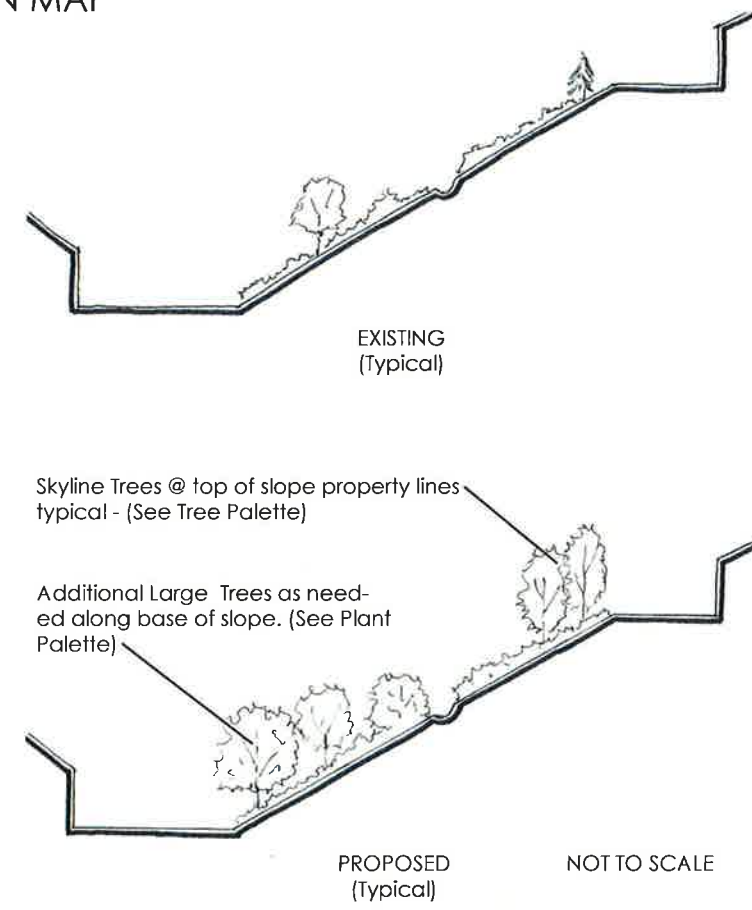

AVE. VISTA HERMOSA / VISTA LUNA

LOCATION MAP

CAMINO VERA CRUZ & COSTERO HERMOSO

LOCATION MAP

NOT TO SCALE

CAMINO VERA CRUZ & COSTERO HERMOSO

LOCATION MAP

PROPOSED TREE AND SHRUB ADDITIONS

CUL DE SAC @ CALLE DE ESTRELLA DE MAR

LOCATION MAP

Calle de Estrella de Mar

NOTES:

- These renderings are conceptual, intended for informational purposes and to indicate design intent only. They are not intended as construction documentation or planting plans.
- Final plant counts and actual placement of trees and shrubs to be assessed and verified in field using this concept in accordance with the City of San Clemente tree coverage guidelines.