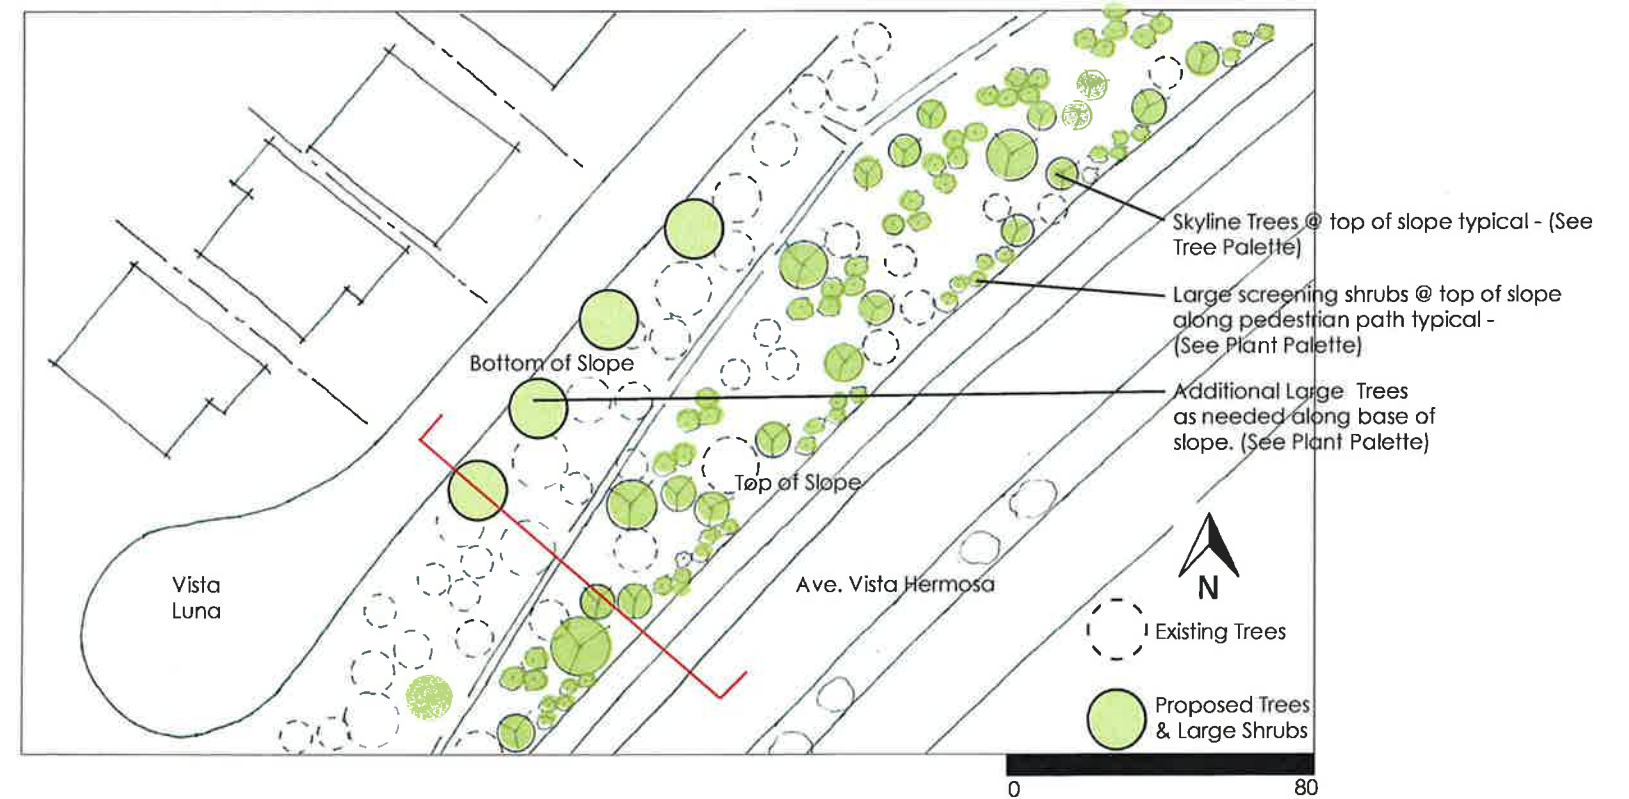

AVE. VISTA HERMOSA / VISTA LUNA

LOCATION MAP

CAMINO VERA CRUZ & COSTERO HERMOSO

LOCATION MAP

NOT TO SCALE

CAMINO VERA CRUZ & COSTERO HERMOSO

LOCATION MAP

PROPOSED TREE AND SHRUB ADDITIONS

CUL DE SAC @ CALLE DE ESTRELLA DE MAR

LOCATION MAP

Calle de Estrella de Mar

NOTES:

- These renderings are conceptual, intended for informational purposes and to indicate design intent only. They are not intended as construction documentation or planting plans.
- Final plant counts and actual placement of trees and shrubs to be assessed and verified in field using this concept in accordance with the City of San Clemente tree coverage guidelines.

Quercus virginiana
Southern Live Oak

Schinus molle
California Pepper

Rhus lancea
African Sumac

Agonis flexuosa
Peppermint Tree