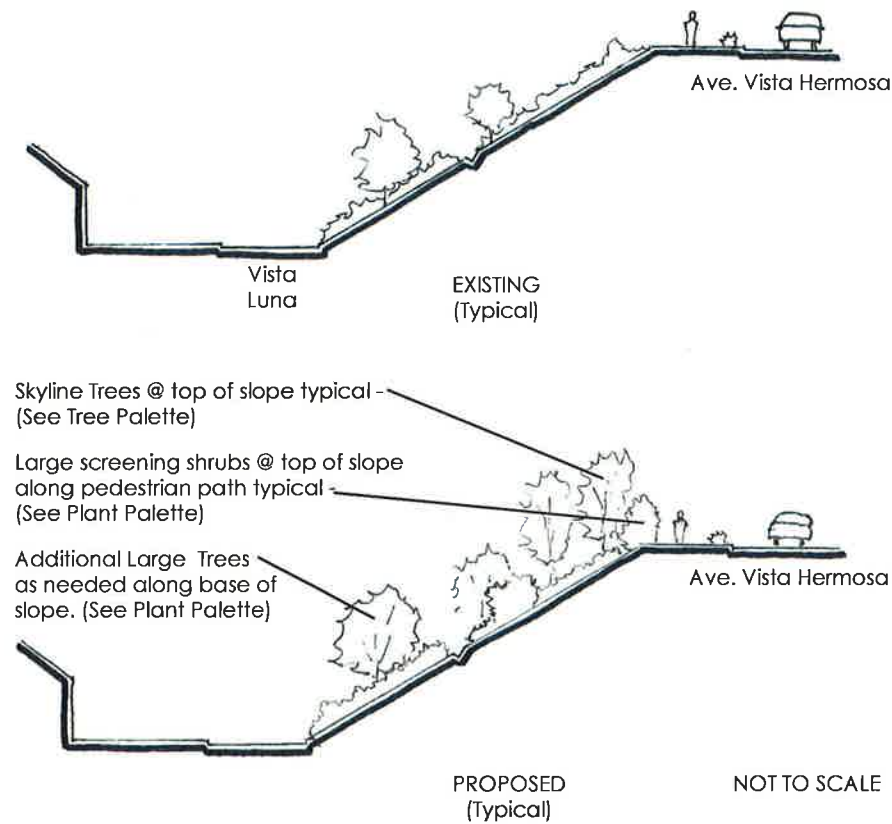

AVE. VISTA HERMOSA / VISTA LUNA

LOCATION MAP

CAMINO VERA CRUZ & COSTERO HERMOSO

LOCATION MAP

NOT TO SCALE

CAMINO VERA CRUZ & COSTERO HERMOSO

LOCATION MAP

PROPOSED TREE AND SHRUB ADDITIONS

CUL DE SAC @ CALLE DE ESTRELLA DE MAR

LOCATION MAP

Calle de Estrella de Mar

NOTES:

- These renderings are conceptual, intended for informational purposes and to indicate design intent only. They are not intended as construction documentation or planting plans.
- Final plant counts and actual placement of trees and shrubs to be assessed and verified in field using this concept in accordance with the City of San Clemente tree coverage guidelines.