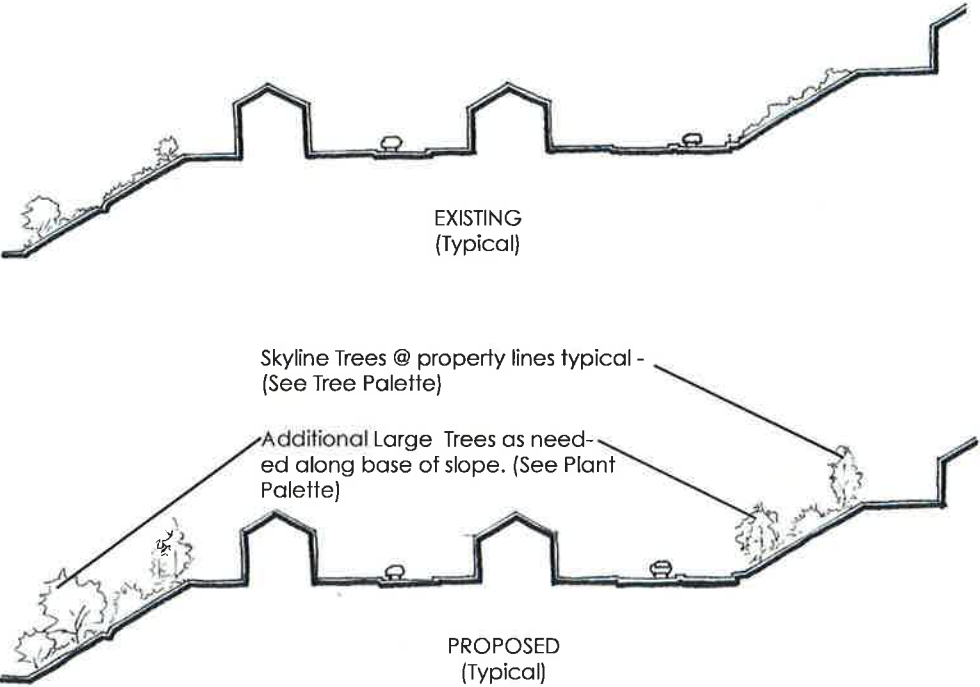

AVE. VISTA HERMOSA / VISTA LUNA

LOCATION MAP

CAMINO VERA CRUZ & COSTERO HERMOSO

LOCATION MAP

NOT TO SCALE

CAMINO VERA CRUZ & COSTERO HERMOSO

LOCATION MAP

PROPOSED TREE AND SHRUB ADDITIONS

CUL DE SAC @ CALLE DE ESTRELLA DE MAR

LOCATION MAP

Calle de Estrella de Mar

NOTES:

- These renderings are conceptual, intended for informational purposes and to indicate design intent only. They are not intended as construction documentation or planting plans.
- Final plant counts and actual placement of trees and shrubs to be assessed and verified in field using this concept in accordance with the City of San Clemente tree coverage guidelines.