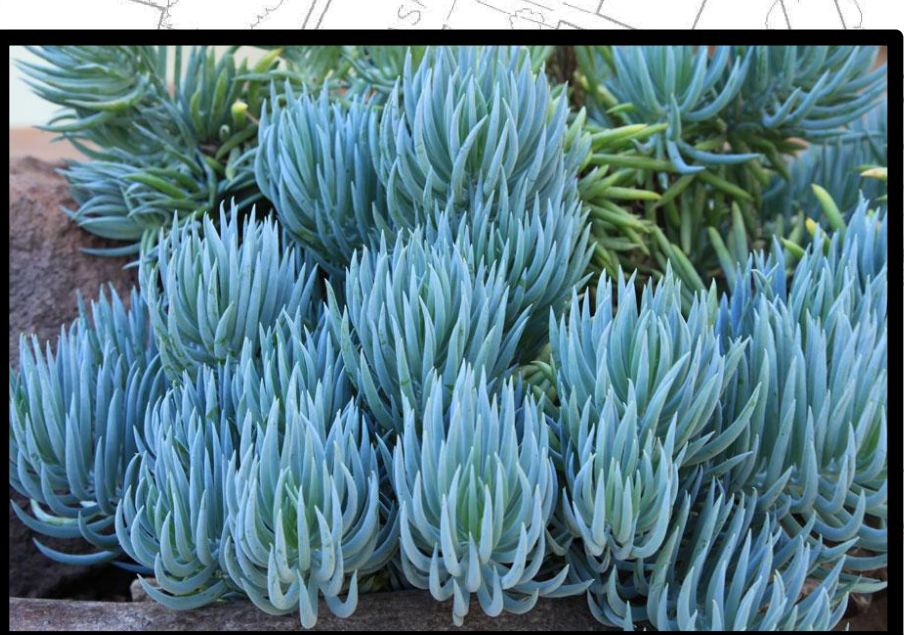

PROSTRATE MYOPORUM

California Pepper

Eldarica Pine

Blue Chalksticks

LEGEND:

- PROSTRATE MYOPORUM
- BLUE CHALKSTICKS
- ALGERIAN IVY

- BOUGAINVILLEA VAR. 'ROSENKA'
- ELДАРICA PINE
- CALIFORNIA PEPPER
- SUGAR GUM

Bougainvillea Var. 'Rosenka'

Sugar Gum

Algerian Ivy

I-5 HOV Camino De Los Mares Planting Improvements