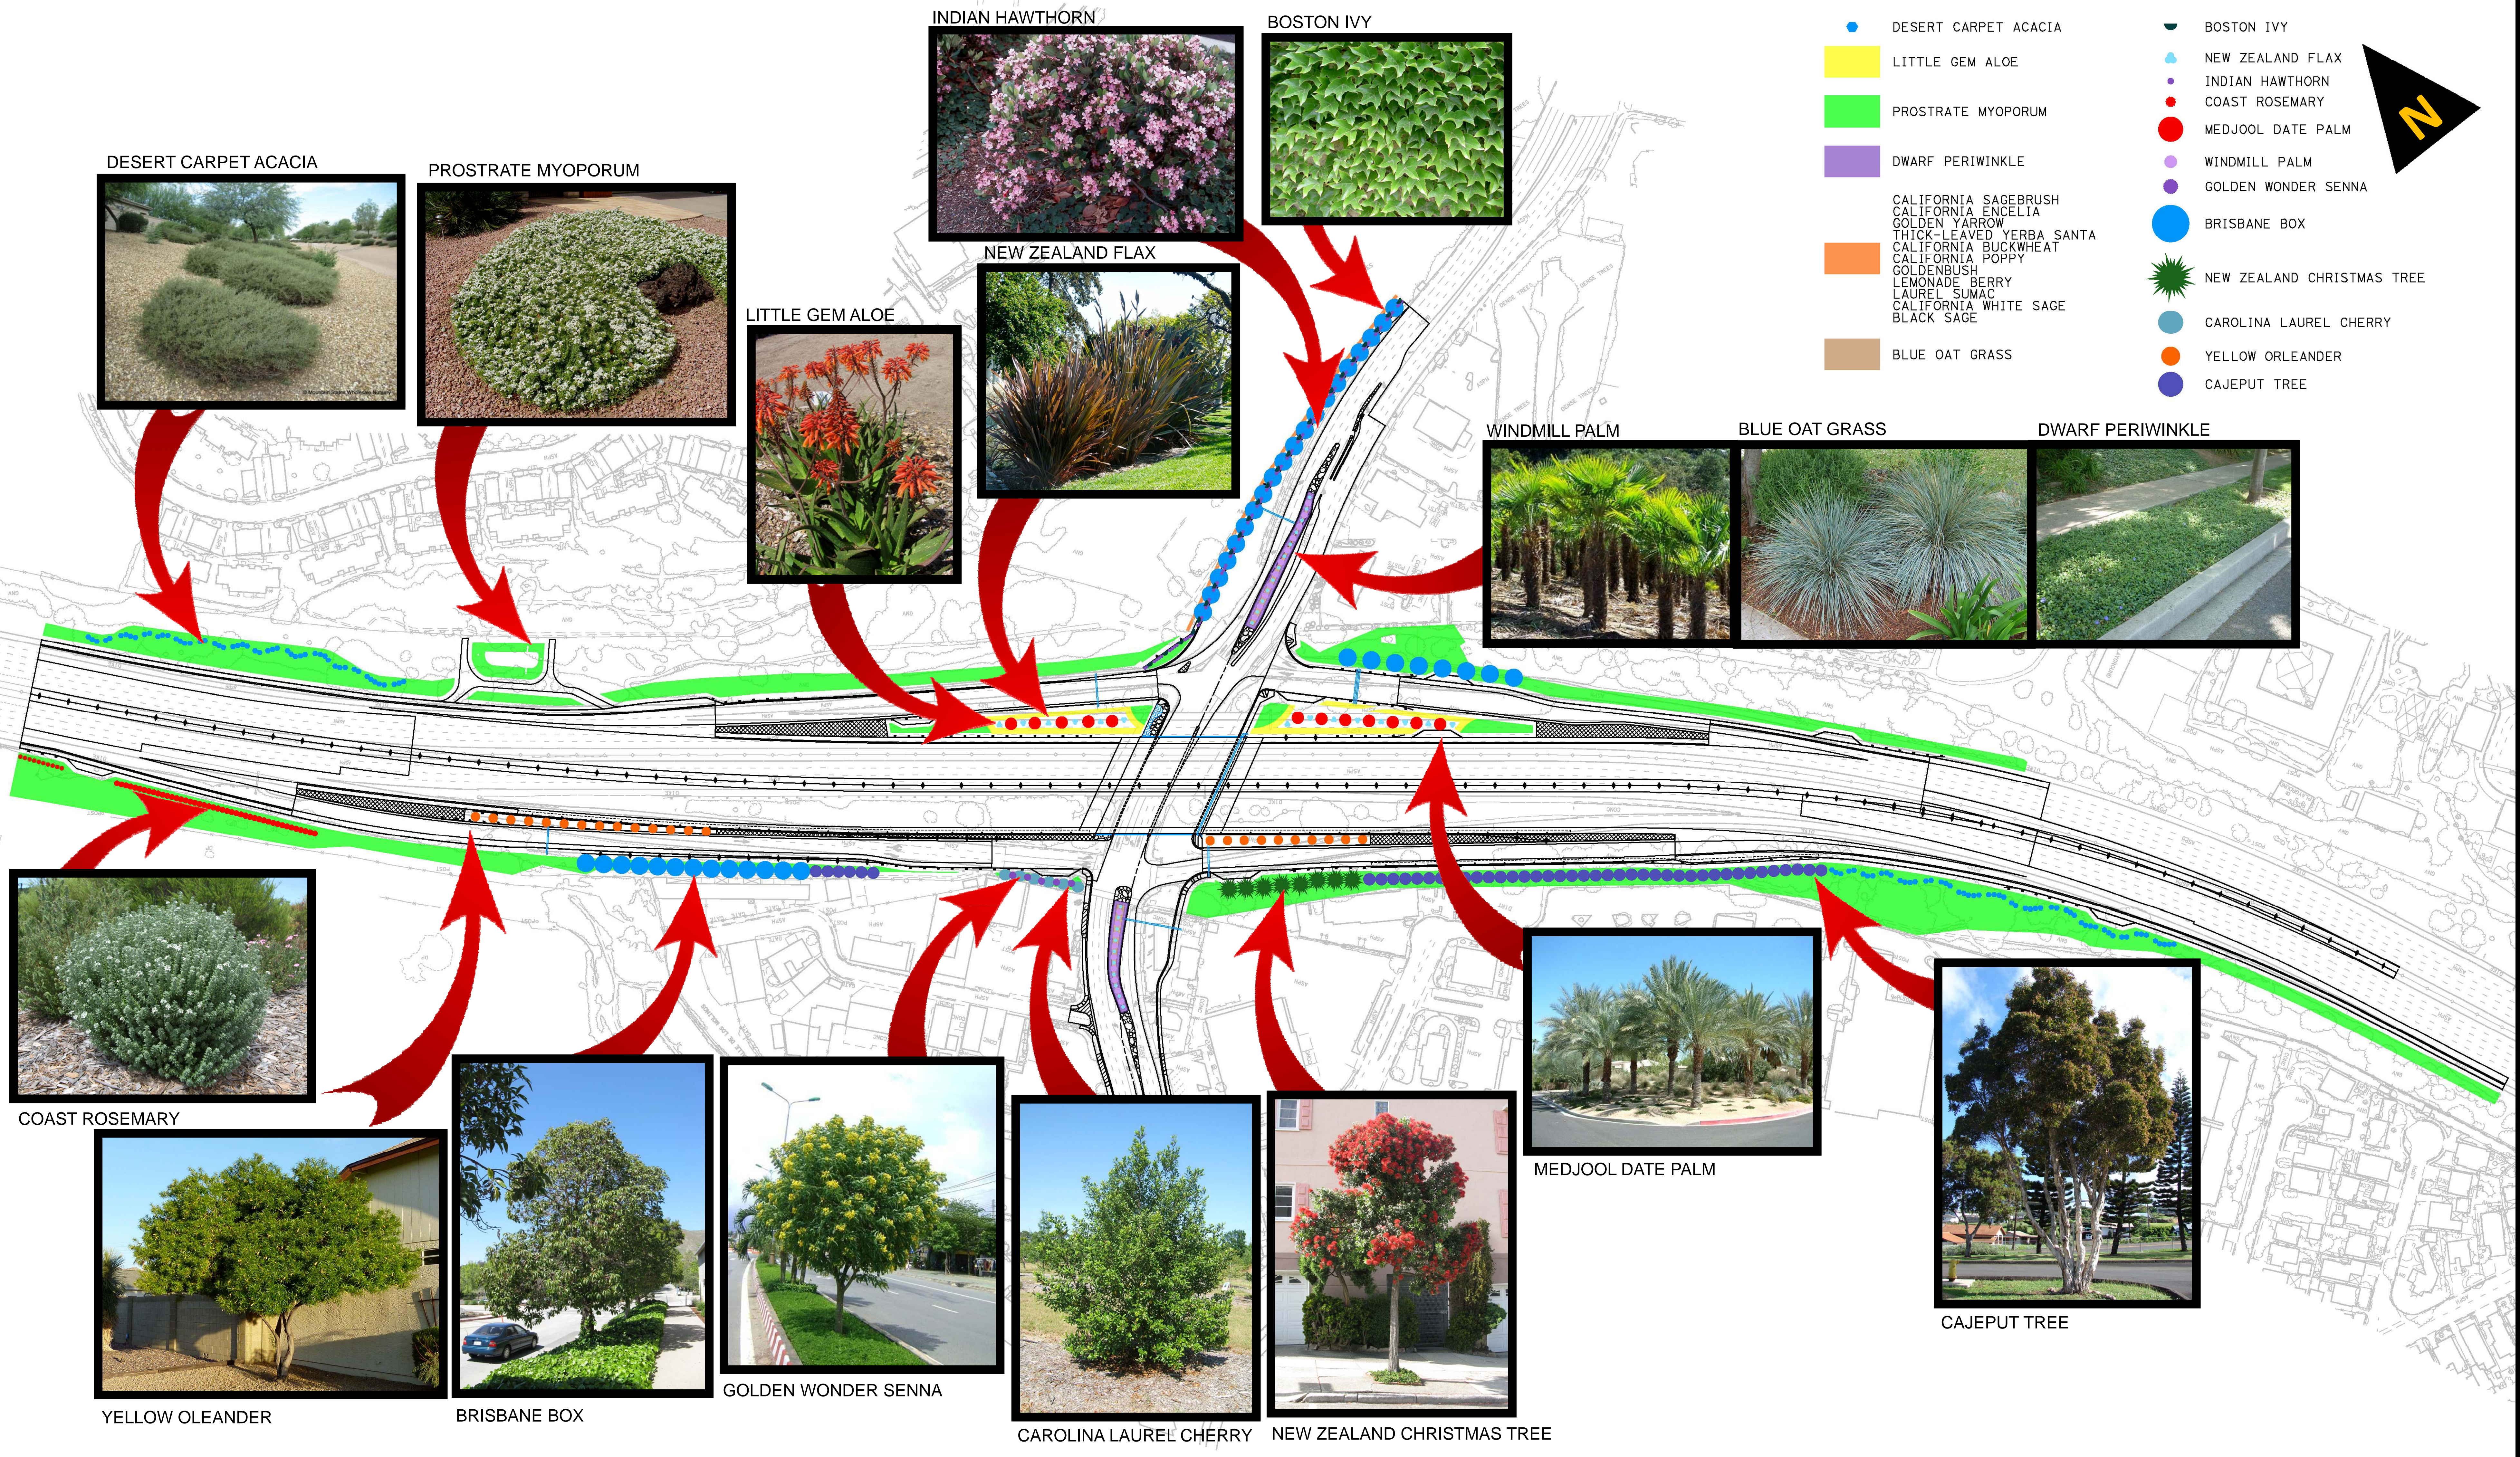

DESERT CARPET ACACIA

PROSTRATE MYOPORUM

INDIAN HAWTHORN

BOSTON IVY

- DESERT CARPET ACACIA
- LITTLE GEM ALOE
- PROSTRATE MYOPORUM
- DWARF PERIWINKLE
- CALIFORNIA SAGEBRUSH
- CALIFORNIA ENCELIA
- GOLDEN YARROW
- THICK-LEAVED YERBA SANTA
- CALIFORNIA BUCKWHEAT
- CALIFORNIA POPPY
- GOLDENBUSH
- LEMONADE BERRY
- LAUREL SUMAC
- CALIFORNIA WHITE SAGE
- BLACK SAGE
- BLUE OAT GRASS
- BOSTON IVY
- NEW ZEALAND FLAX
- INDIAN HAWTHORN
- COAST ROSEMARY
- MEDJOOOL DATE PALM
- WINDMILL PALM
- GOLDEN WONDER SENNA
- BRISBANE BOX
- NEW ZEALAND CHRISTMAS TREE
- CAROLINA LAUREL CHERRY
- YELLOW ORLEANDER
- CAJEPUT TREE

CAROLINA LAUREL CHERRY

NEW ZEALAND CHRISTMAS TREE

MEDJOOOL DATE PALM

CAJEPUT TREE

PARSONS

I-5 HOV Avendia Pico Interchange Improvements

CALIFORNIA SAGEBRUSH CALIFORNIA ENCELIA GOLDEN YARROW THICK-LEAVED YERBA SANTA CALIFORNIA BUCKWHEAT CALIFORNIA POPPY
 GOLDENBUSH LEMONADE BERRY LAUREL SUMAC CALIFORNIA WHITE SAGE BLACK SAGE

- DESERT CARPET ACACIA
- LITTLE GEM ALOE
- PROSTRATE MYOPORUM
- DWARF PERIWINKLE
- CALIFORNIA SAGEBRUSH
CALIFORNIA ENCELIA
GOLDEN YARROW
THICK-LEAVED YERBA SANTA
CALIFORNIA BUCKWHEAT
CALIFORNIA POPPY
GOLDENBUSH
LEMONADE BERRY
LAUREL SUMAC
CALIFORNIA WHITE SAGE
BLACK SAGE
- BLUE OAT GRASS
- BOSTON IVY
- NEW ZEALAND FLAX
- INDIAN HAWTHORN
- COAST ROSEMARY
- MEDJOOOL DATE PALM
- WINDMILL PALM
- GOLDEN WONDER SENNA
- BRISBANE BOX
- NEW ZEALAND CHRISTMAS TREE
- CAROLINA LAUREL CHERRY
- YELLOW ORLEANDER
- CAJEPUT TREE

PARSONS

I-5 HOV Avendia Pico Interchange Improvements